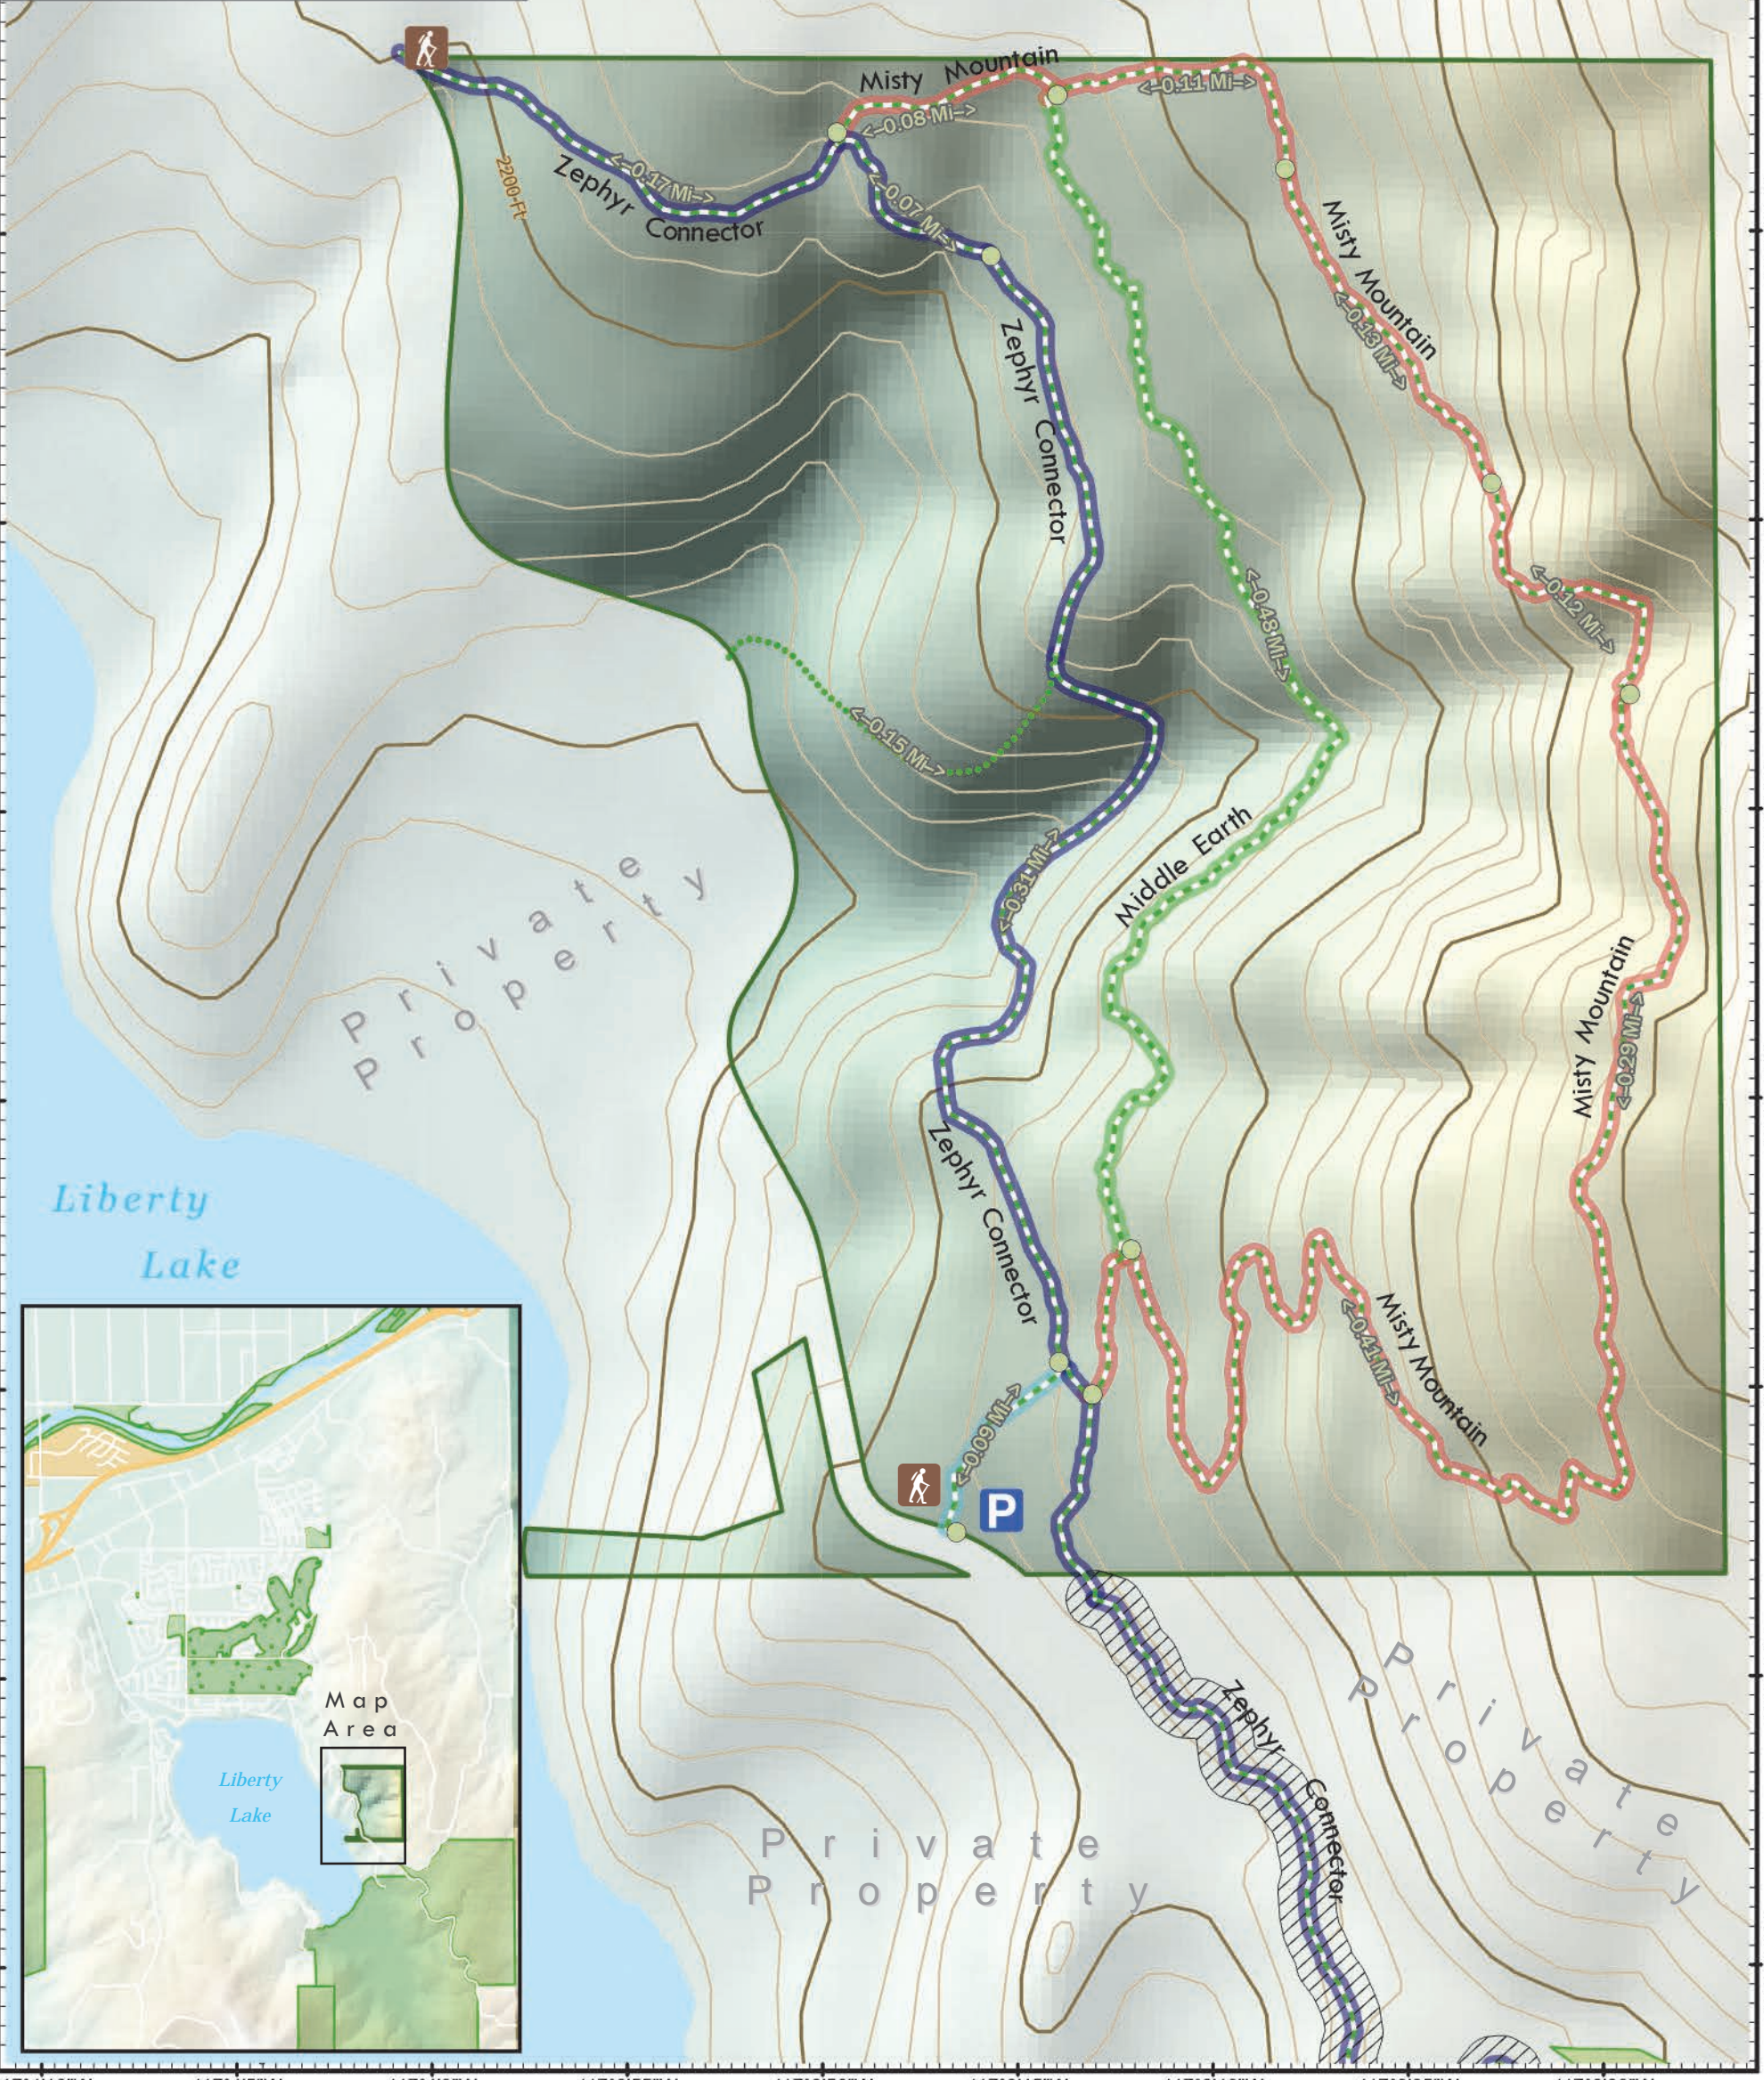

From I-90:
Take exit 296, towards Liberty Lake
Turn South onto N Liberty Lake Rd, drive 1.1 miles
At E Sprague Avenue, turn left, drive 1.1 miles
Continue onto S Neyland Ave, drive 0.8 miles
At Y keep right to continue on E Neyland Ave
Turn right onto S Lakeside Rd, drive 0.4 miles
Parking will be on your right.

Note: Parking is limited. Please be respectful of Neighbors.
County Park Ranger Contact Information:
509-998-8807

1. Spokane County
2. MacKenzie Natural Area
   - Other Spokane County Parks
   - Trails
   - Unmaintained Route
   - Public Trail Easement
   - Mileage Point
   - Public Access
   - Parking
3. Spokane County WASHINGTON

MacKenzie Natural Area

Owned and Managed by Spokane County

Spokane County Geographic Information Systems
Map Produced: January 2022

Note: This is a GIS map showing base layers rendered for "best fit" with digital orthophotography. While every attempt is made to ensure the accuracy of this information, no warranty accompanies this map. If you have any additional questions, please contact the Spokane County Parks department at: 509-477-4730.