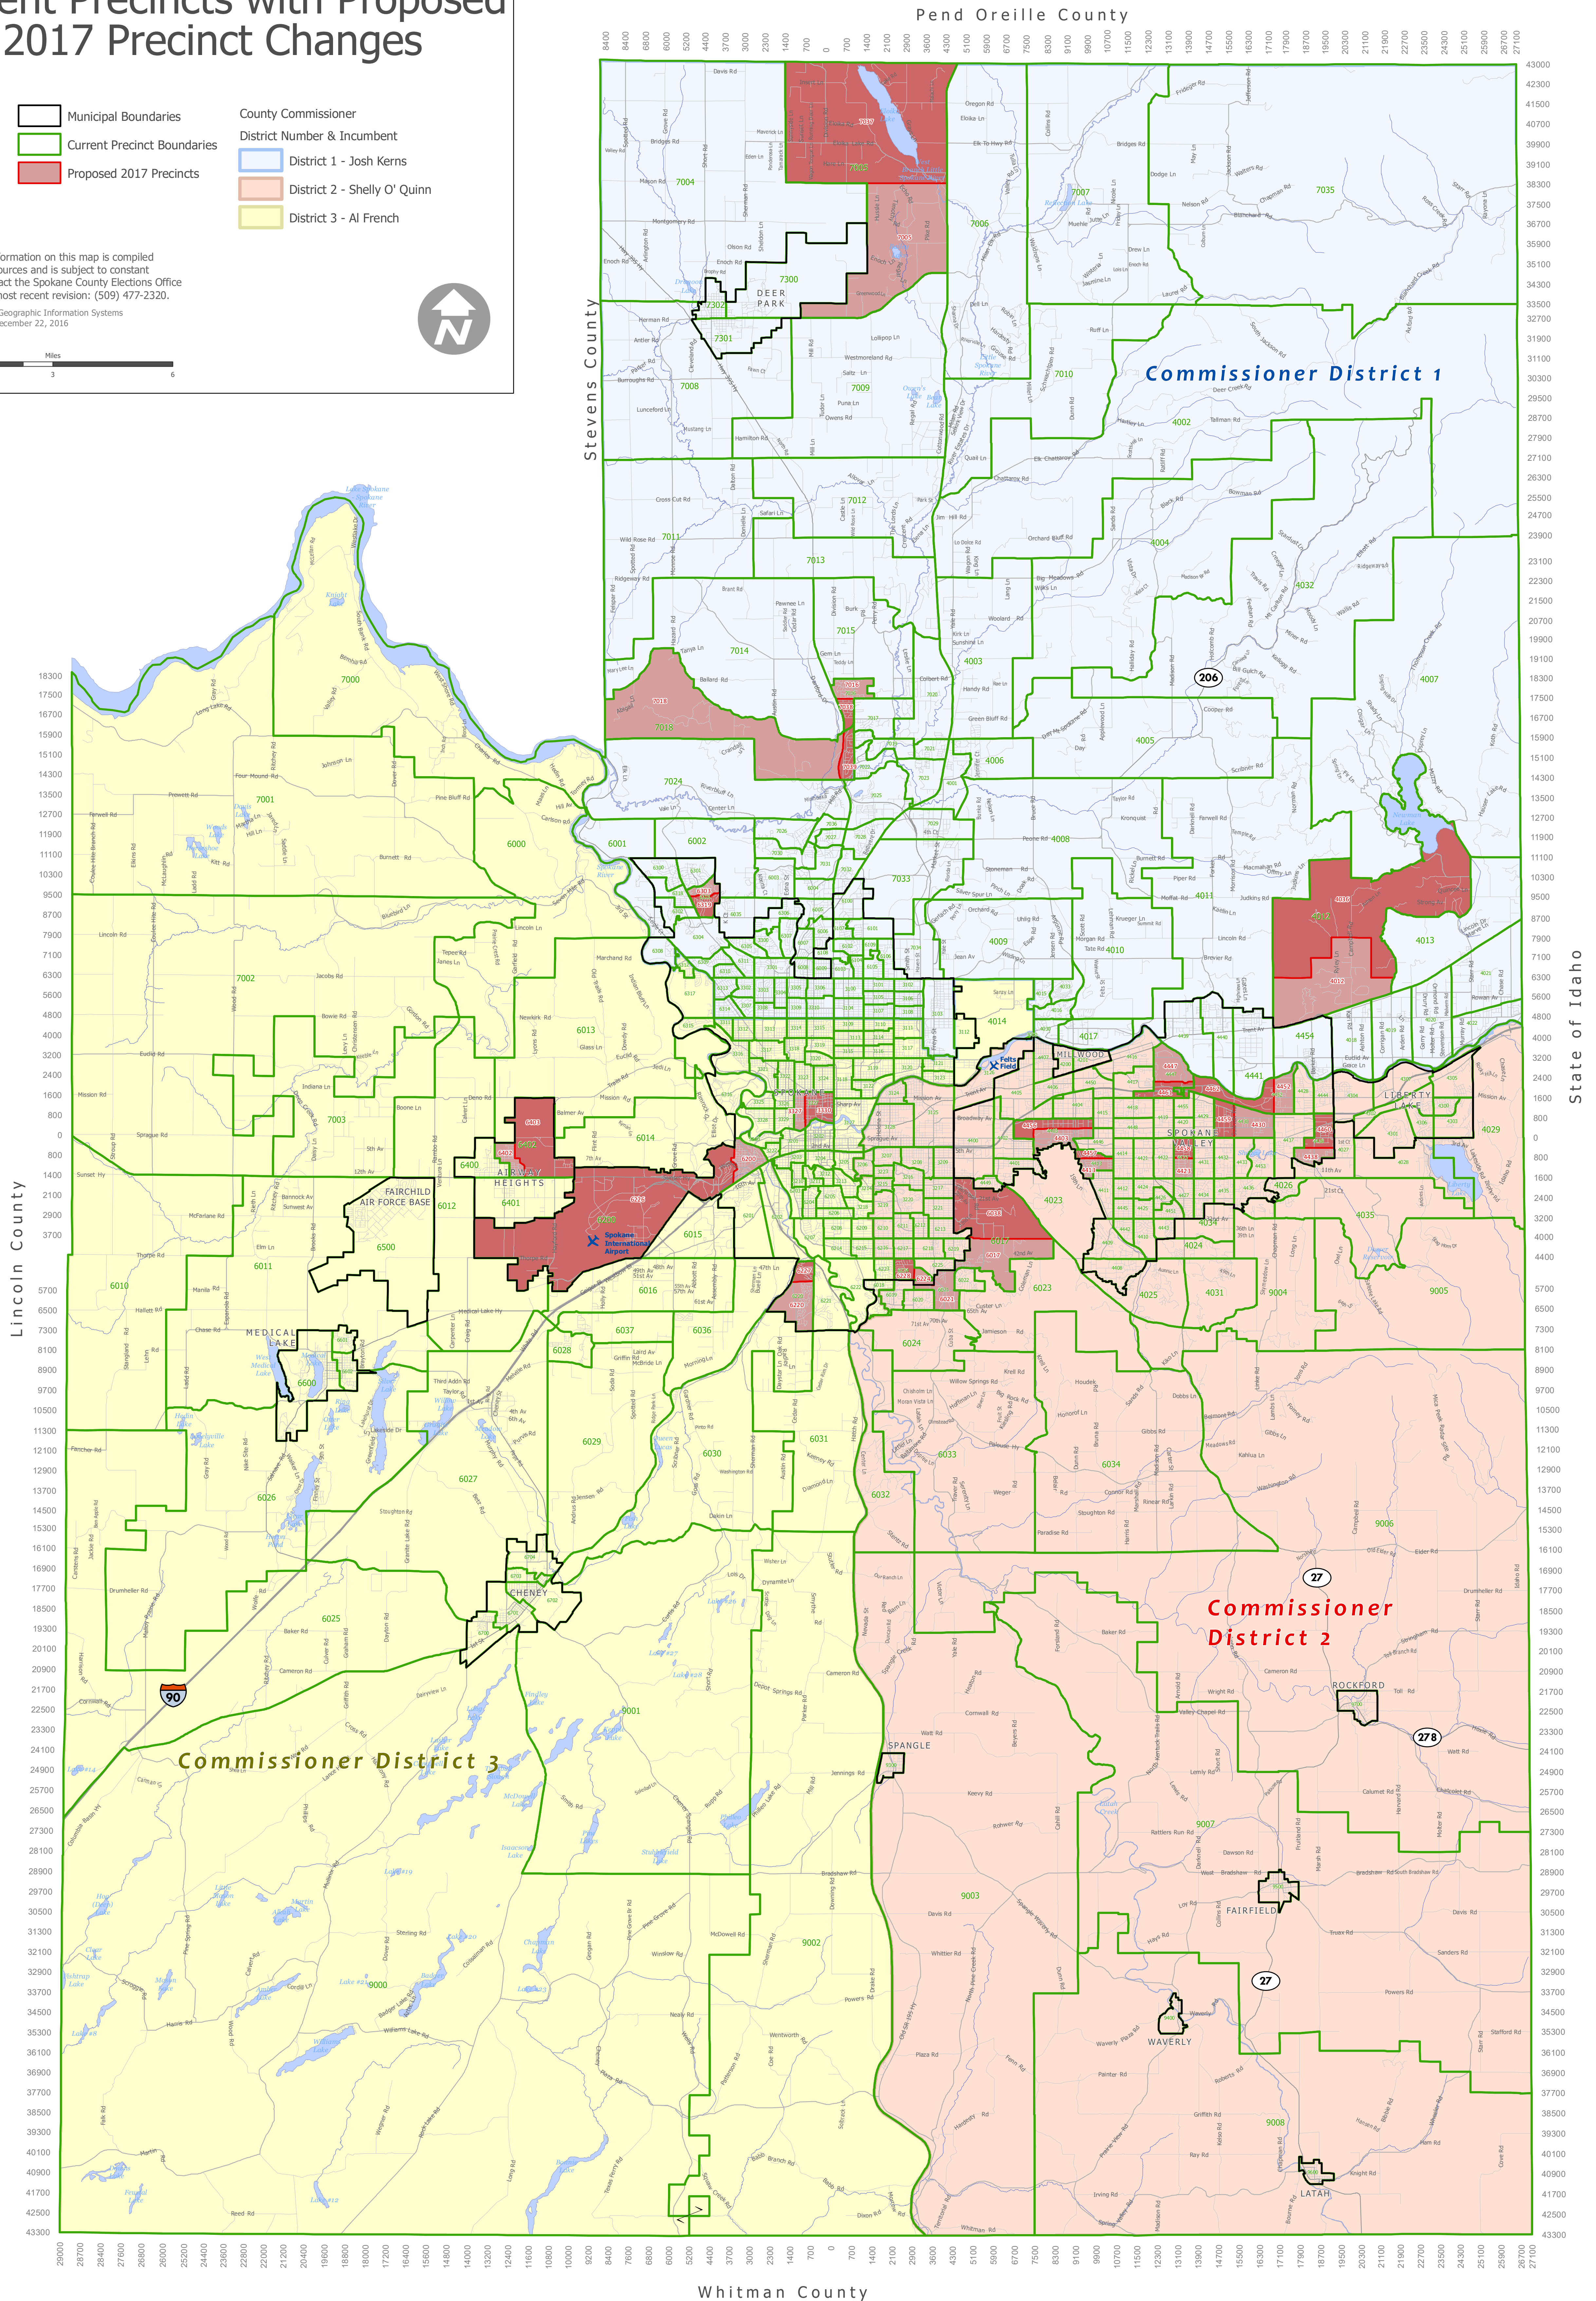

SPOKANE COUNTY

Current Precincts with Proposed 2017 Precinct Changes

- Municipal Boundaries
- Current Precinct Boundaries
- Proposed 2017 Precincts

1. County Commissioner
2. District Number & Incumbent
3. District 1 - Josh Kerns
   - District 2 - Shelly O' Quinn
   - District 3 - Al French

Pend Oreille County

Stevens County

Commissioner District 1

Commissioner District 2

Commissioner District 3

Whitman County

State of Idaho