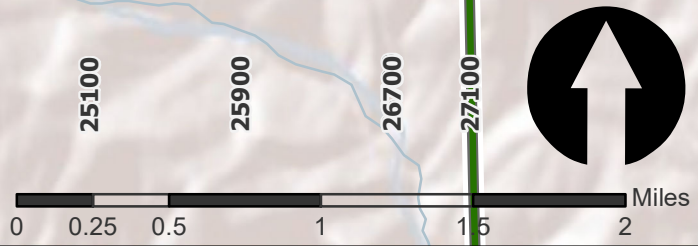

Scan the QR Code to view this map online
 Or visit:
<http://cp.spokanecounty.org/elections/DirectorDistrictMaps>

Central Valley #356 School District Map

Director Districts with 2024 Precincts

Spokane County - Elections

- Director District 1
- Director District 2
- Director District 3
- Director District 4
- Director District 5
- Voting Precincts
- Municipal Boundaries
- Schools
- 7300 Address Ranges

NOTE: The information on this map is compiled from various sources and is subject to constant revision. Contact the Spokane County Elections Office to obtain the most current revision, (509) 477-2320. Map Produced: January 2024