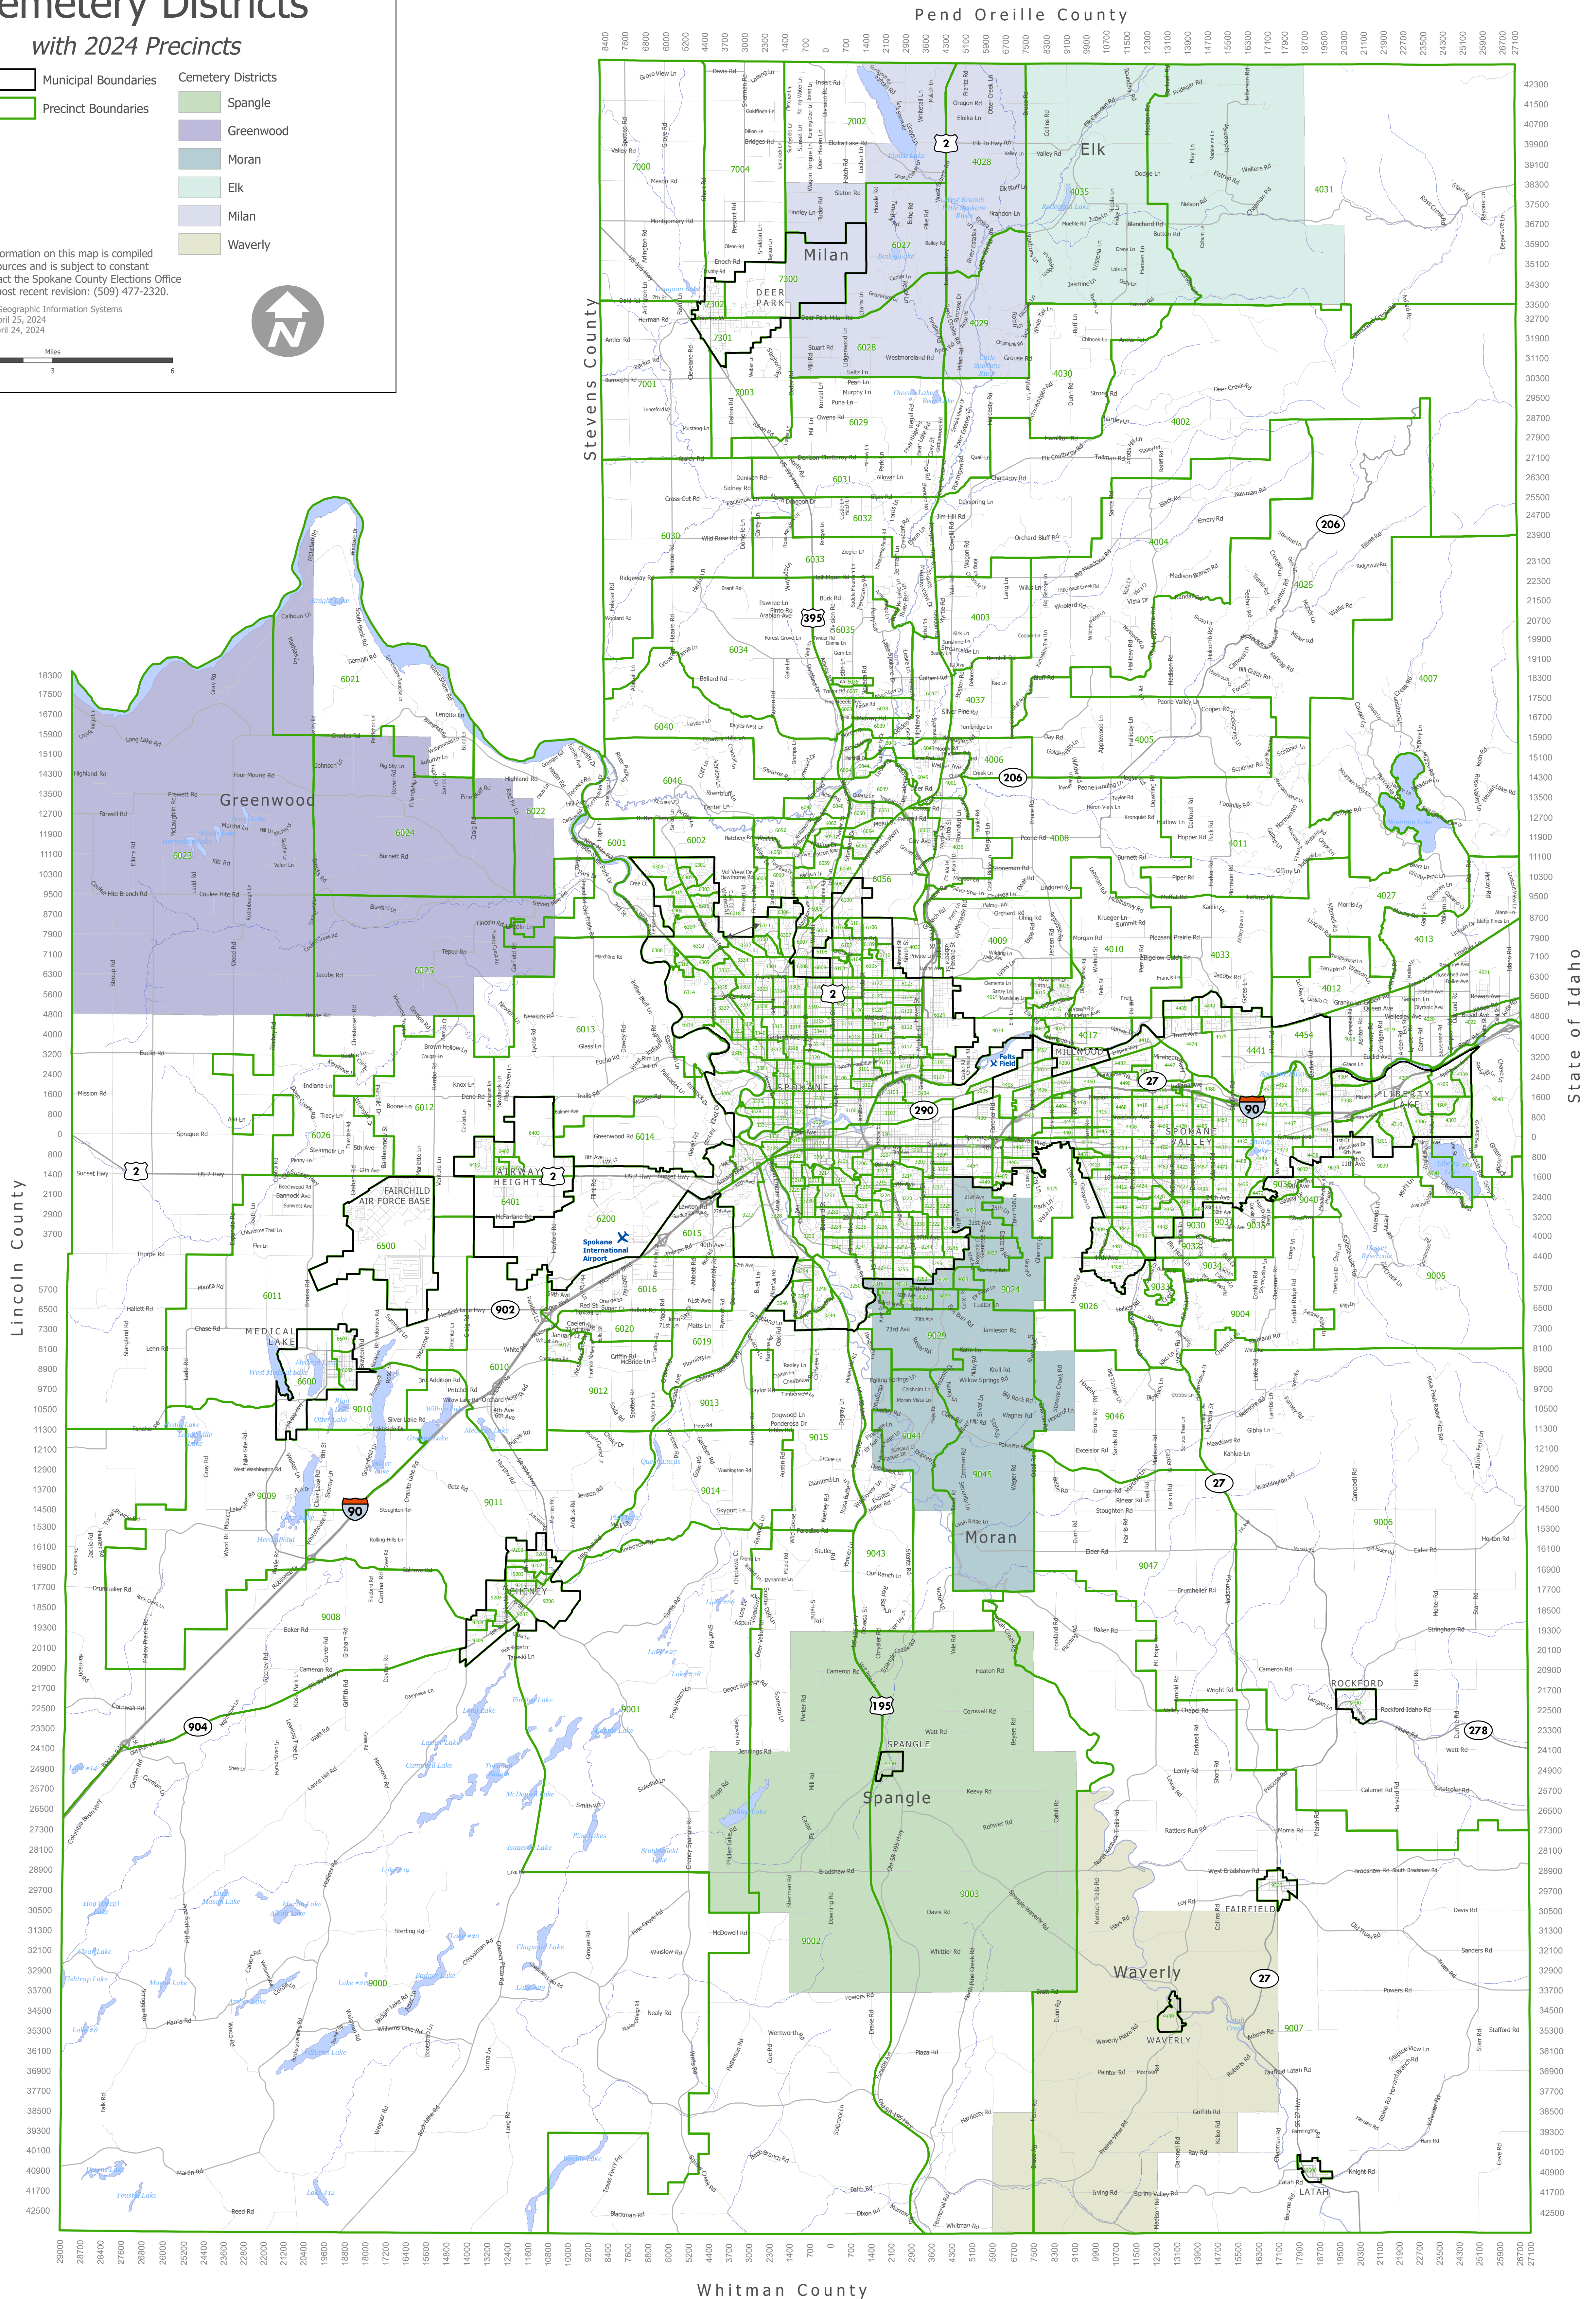

SPOKANE COUNTY Cemetery Districts

with 2024 Precincts

- Municipal Boundaries
- Precinct Boundaries
- Cemetery Districts
- Spangle
- Greenwood
- Moran
- Elk
- Milan
- Waverly

Whitman County