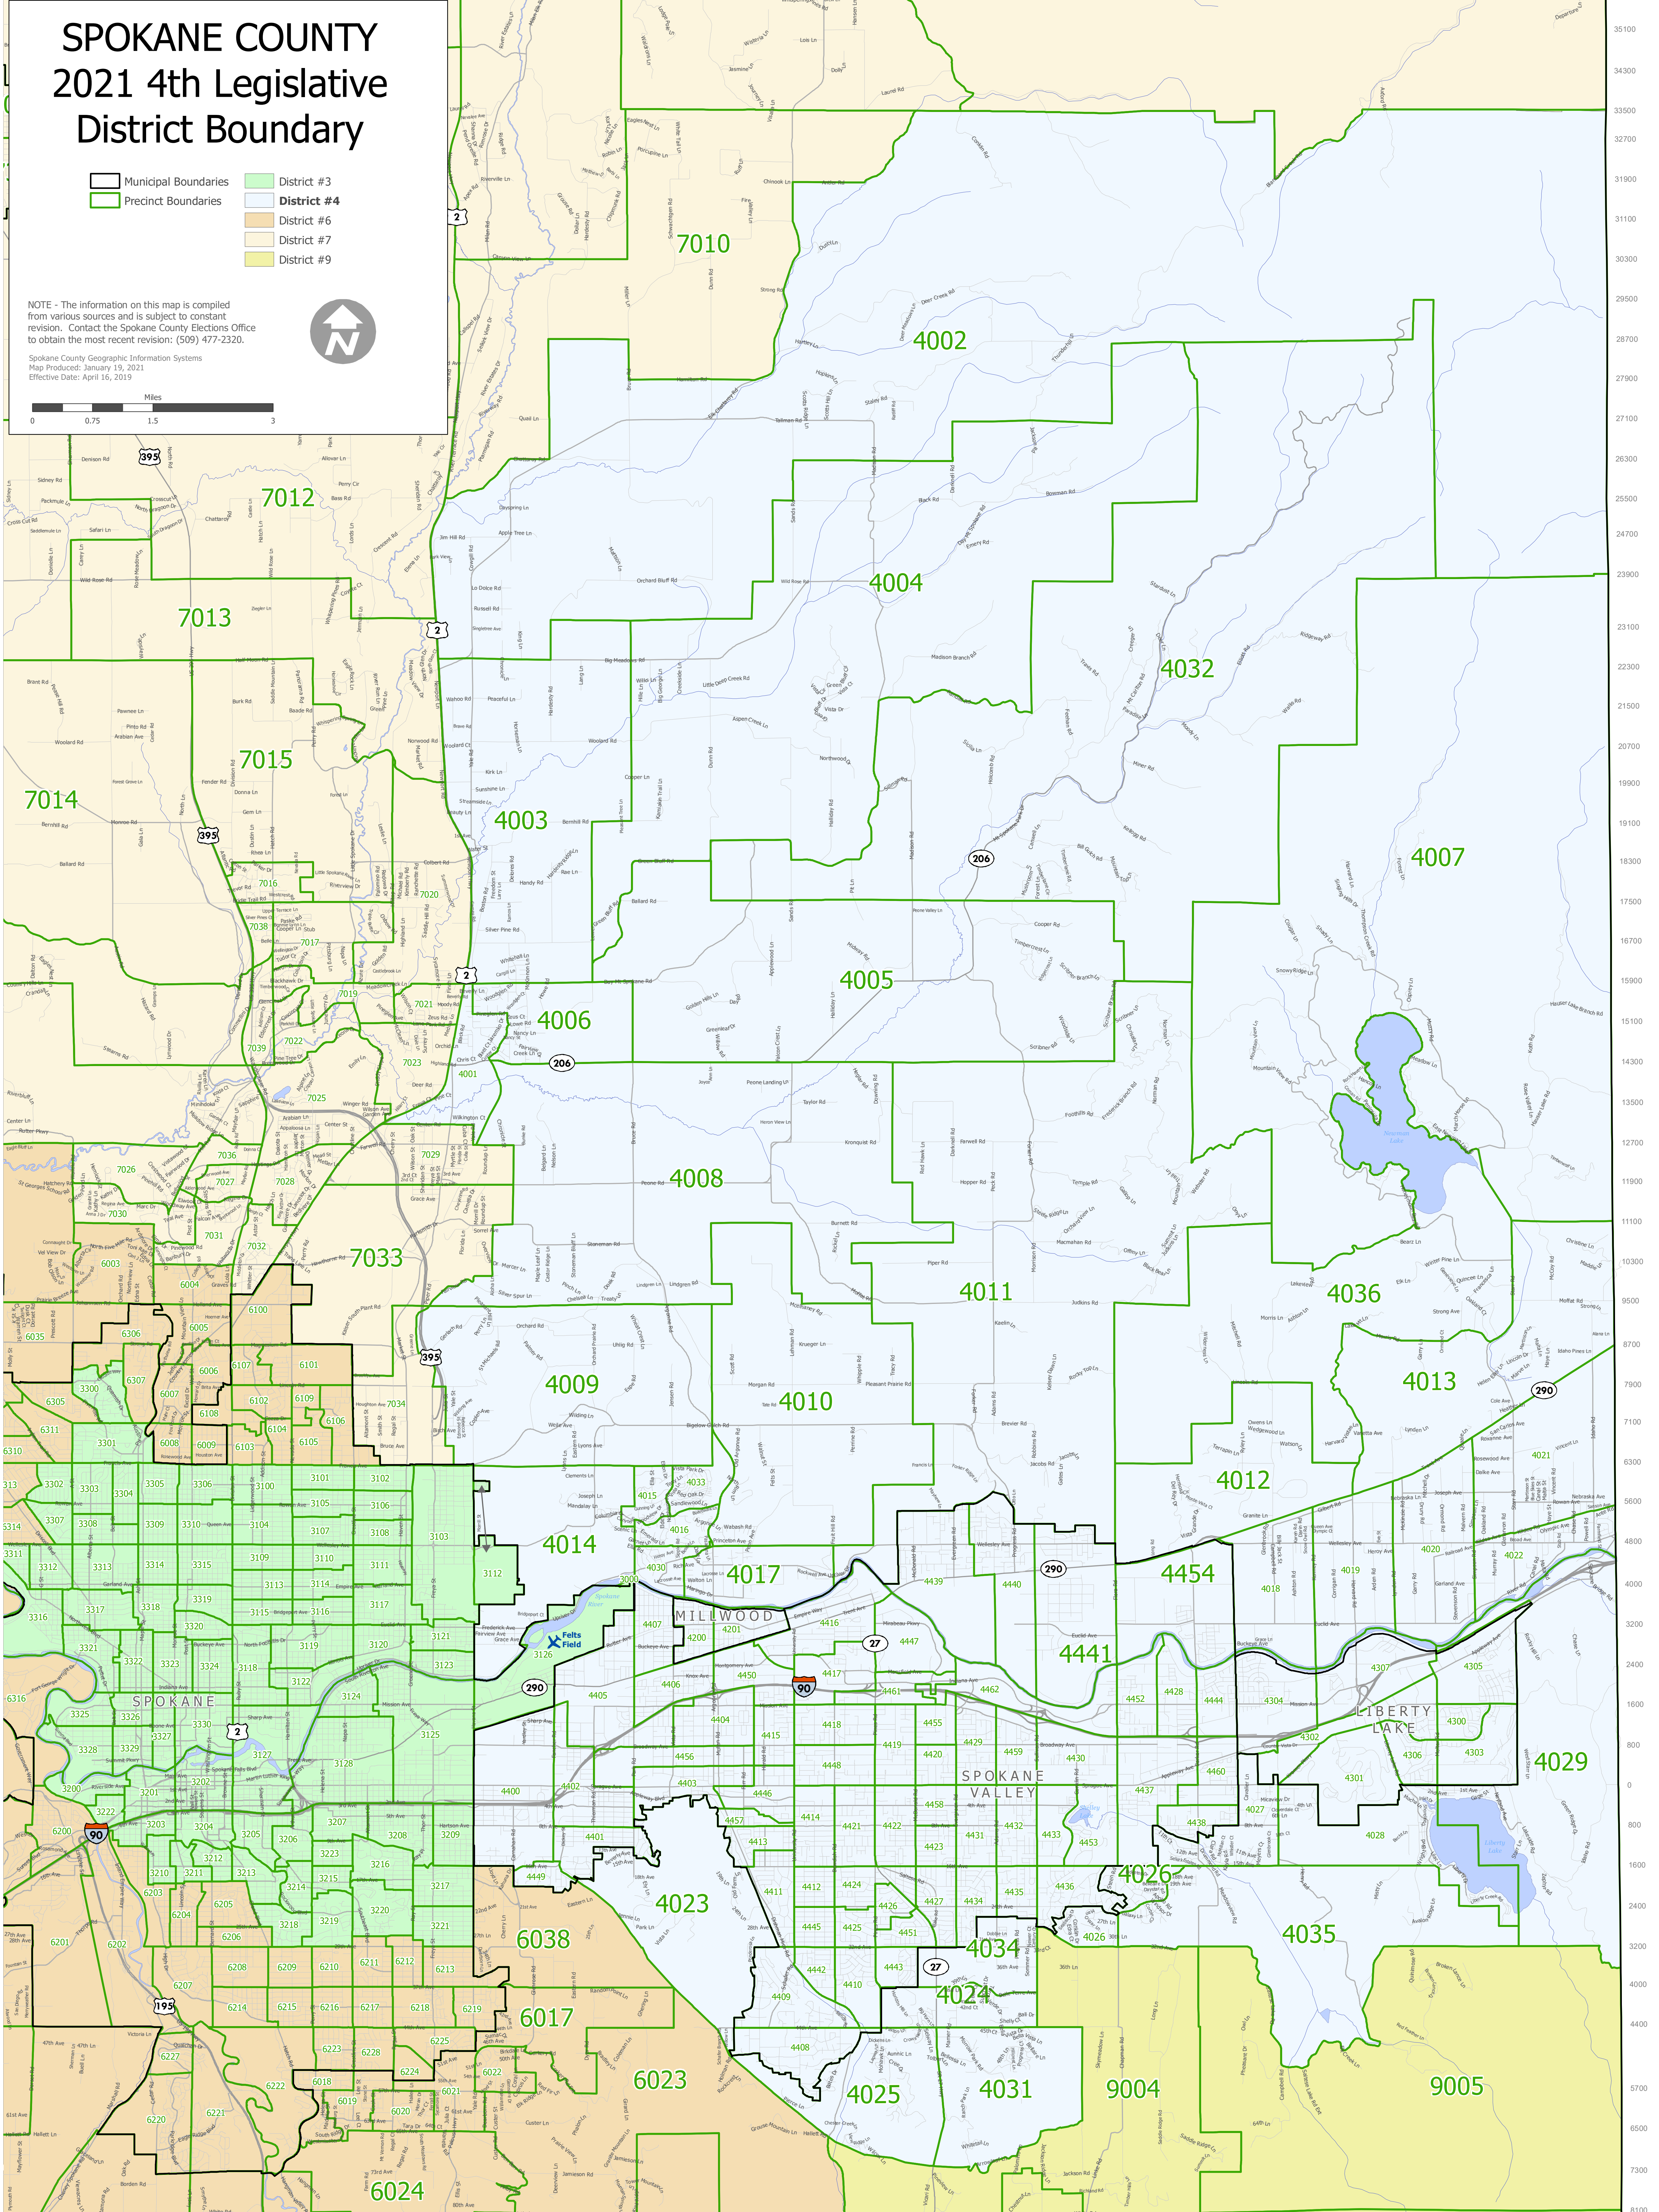

SPOKANE COUNTY 2021 4th Legislative District Boundary

- Municipal Boundaries
- Precinct Boundaries
- District #3
- District #4
- District #6
- District #7
- District #9

35100
34300
33500
32700
31900
31100
30300
29500
28700
27900
27100
26300
25500
24700
23900
23100
22300
21500
20700
19900
19100
18300
17500
16700
15900
15100
14300
13500
12700
11900
11100
10300
9500
8700
7900
7100
6300
5500
4700
3900
3100
2300
1500
700
0
800
1600
2400
3200
4000
4800
5600
6400
7200
8000
8800
9600
10400
11200
12000
12800
13600
14400
15200
16000
16800
17600
18400
19200
20000
20800
21600
22400
23200
24000
24800
25600
26400
27200
28000
28800
29600
30400
31200
32000
32800
33600
34400
35200