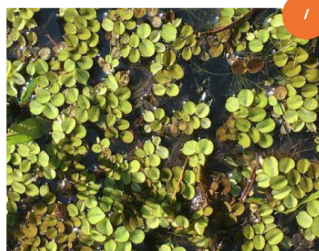

PONDWEED

Potamogeton natans