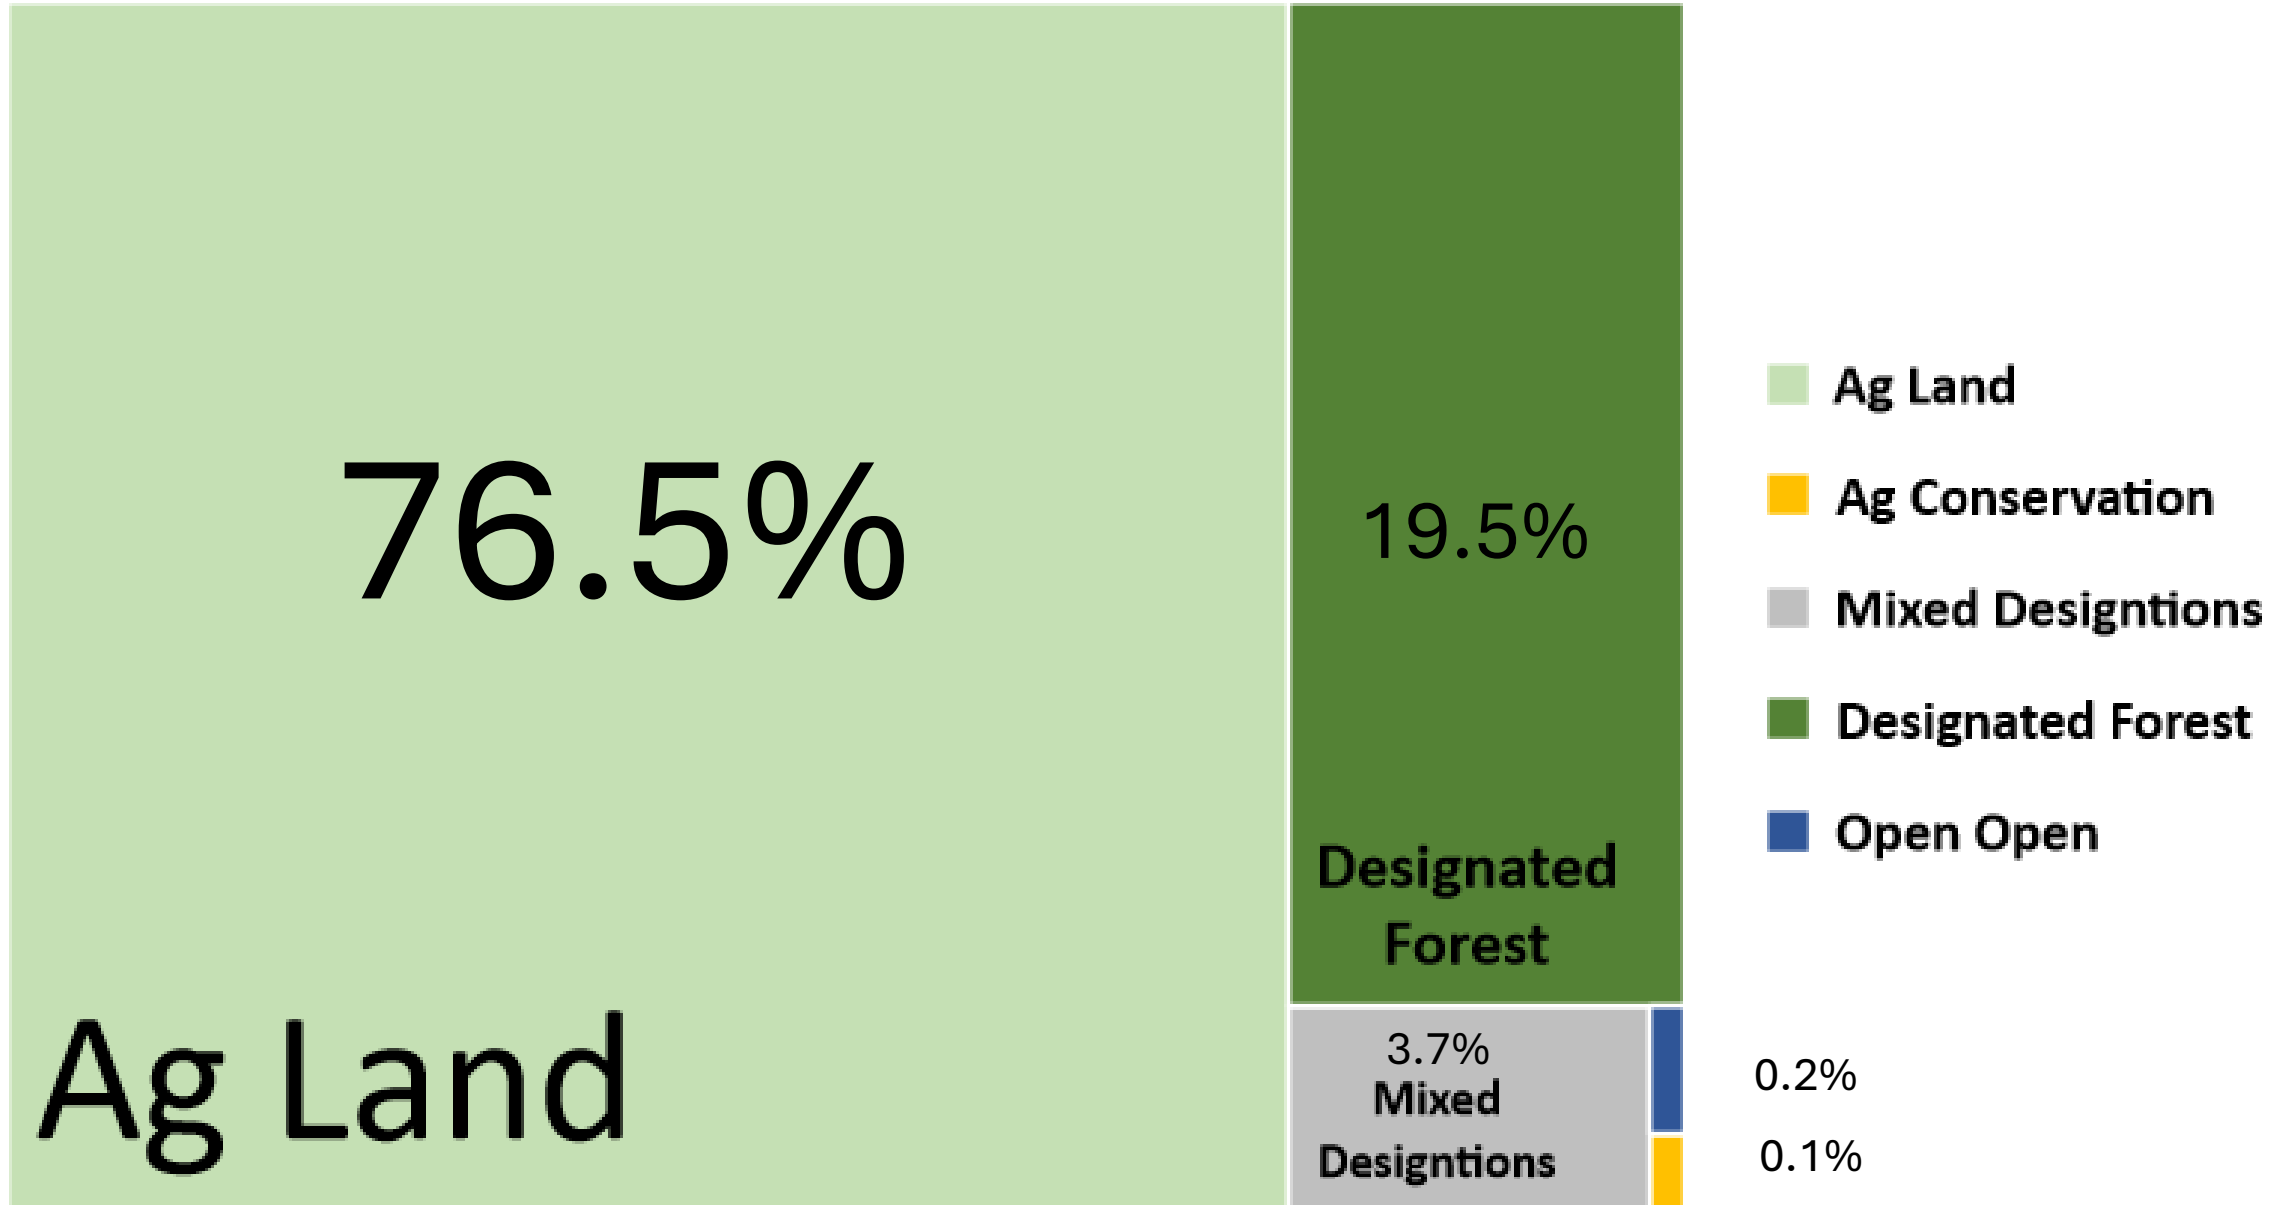

# Open Space Lands in Spokane County

- Non-Open Space
- Open Space

# Open Space Land by Designation

Designation	Acres	Percent of Open Space	Percent of total County acres	
Ag Land	491,144	76.5%	43.50%	
Ag Conservation	853	0.1%	0.08%	
Mixed Designations	23,469	3.7%	2.08%	
Designated Forest	125,221	19.5%	11.09%	
Open Open	1,395	0.2%	0.12%	
<b>Total Open Space</b>	<b>642,082</b>		<b>56.87%</b>	
<b>County Total</b>	<b>1,129,088</b>	<b>100.0%</b>		