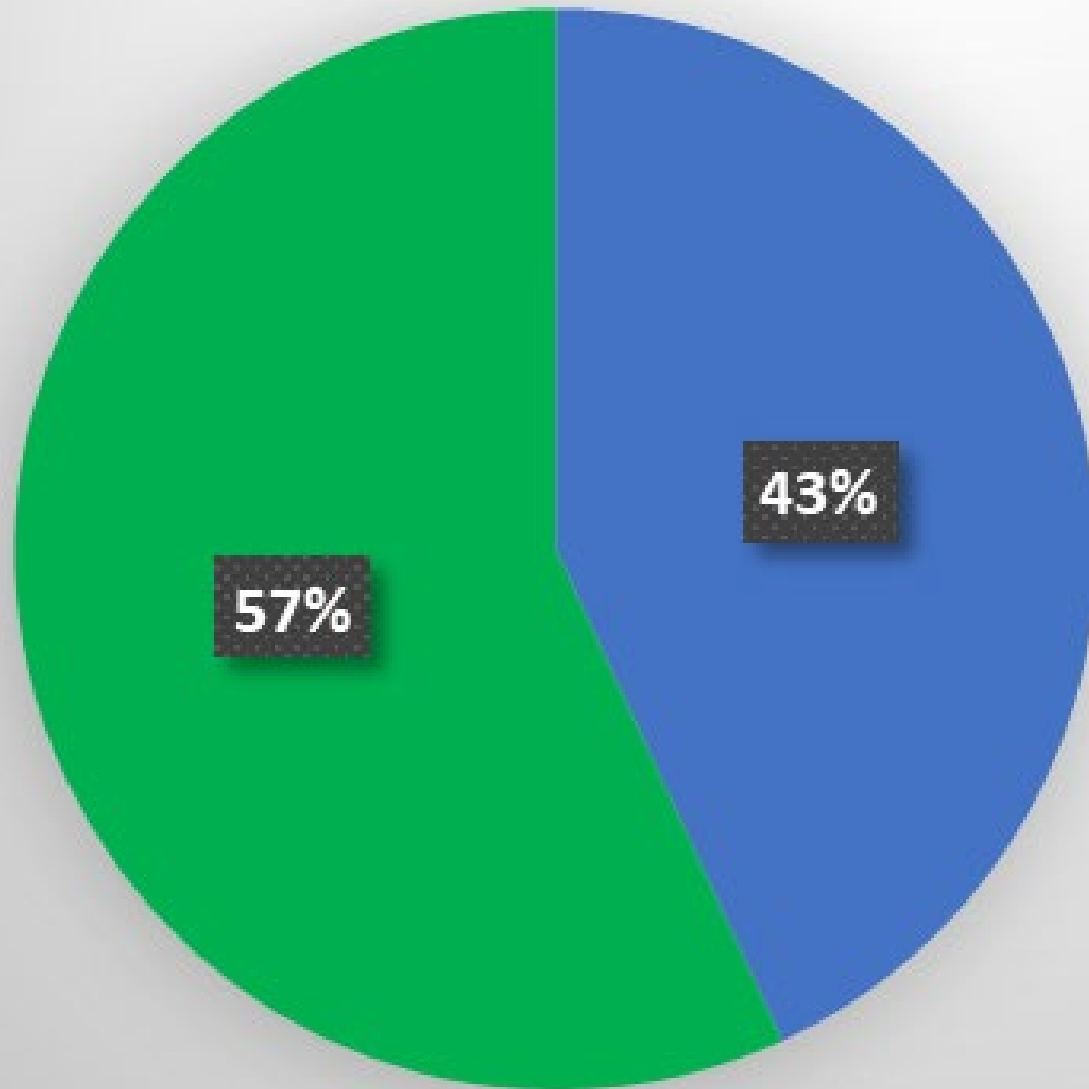

# Open Space Lands in Spokane County

- Non-Open Space
- Open Space

# Open Space Land by Designation

Designation	Acres	Percent of Open Space	Percent of total County acres	
Ag Land	491,144	76.5%	43.50%	
Ag Conservation	853	0.1%	0.08%	
Mixed Designations	23,469	3.7%	2.08%	
Designated Forest	125,221	19.5%	11.09%	
Open Open	1,395	0.2%	0.12%	
<b>Total Open Space</b>	<b>642,082</b>		<b>56.87%</b>	
<b>County Total</b>	<b>1,129,088</b>	<b>100.0%</b>		