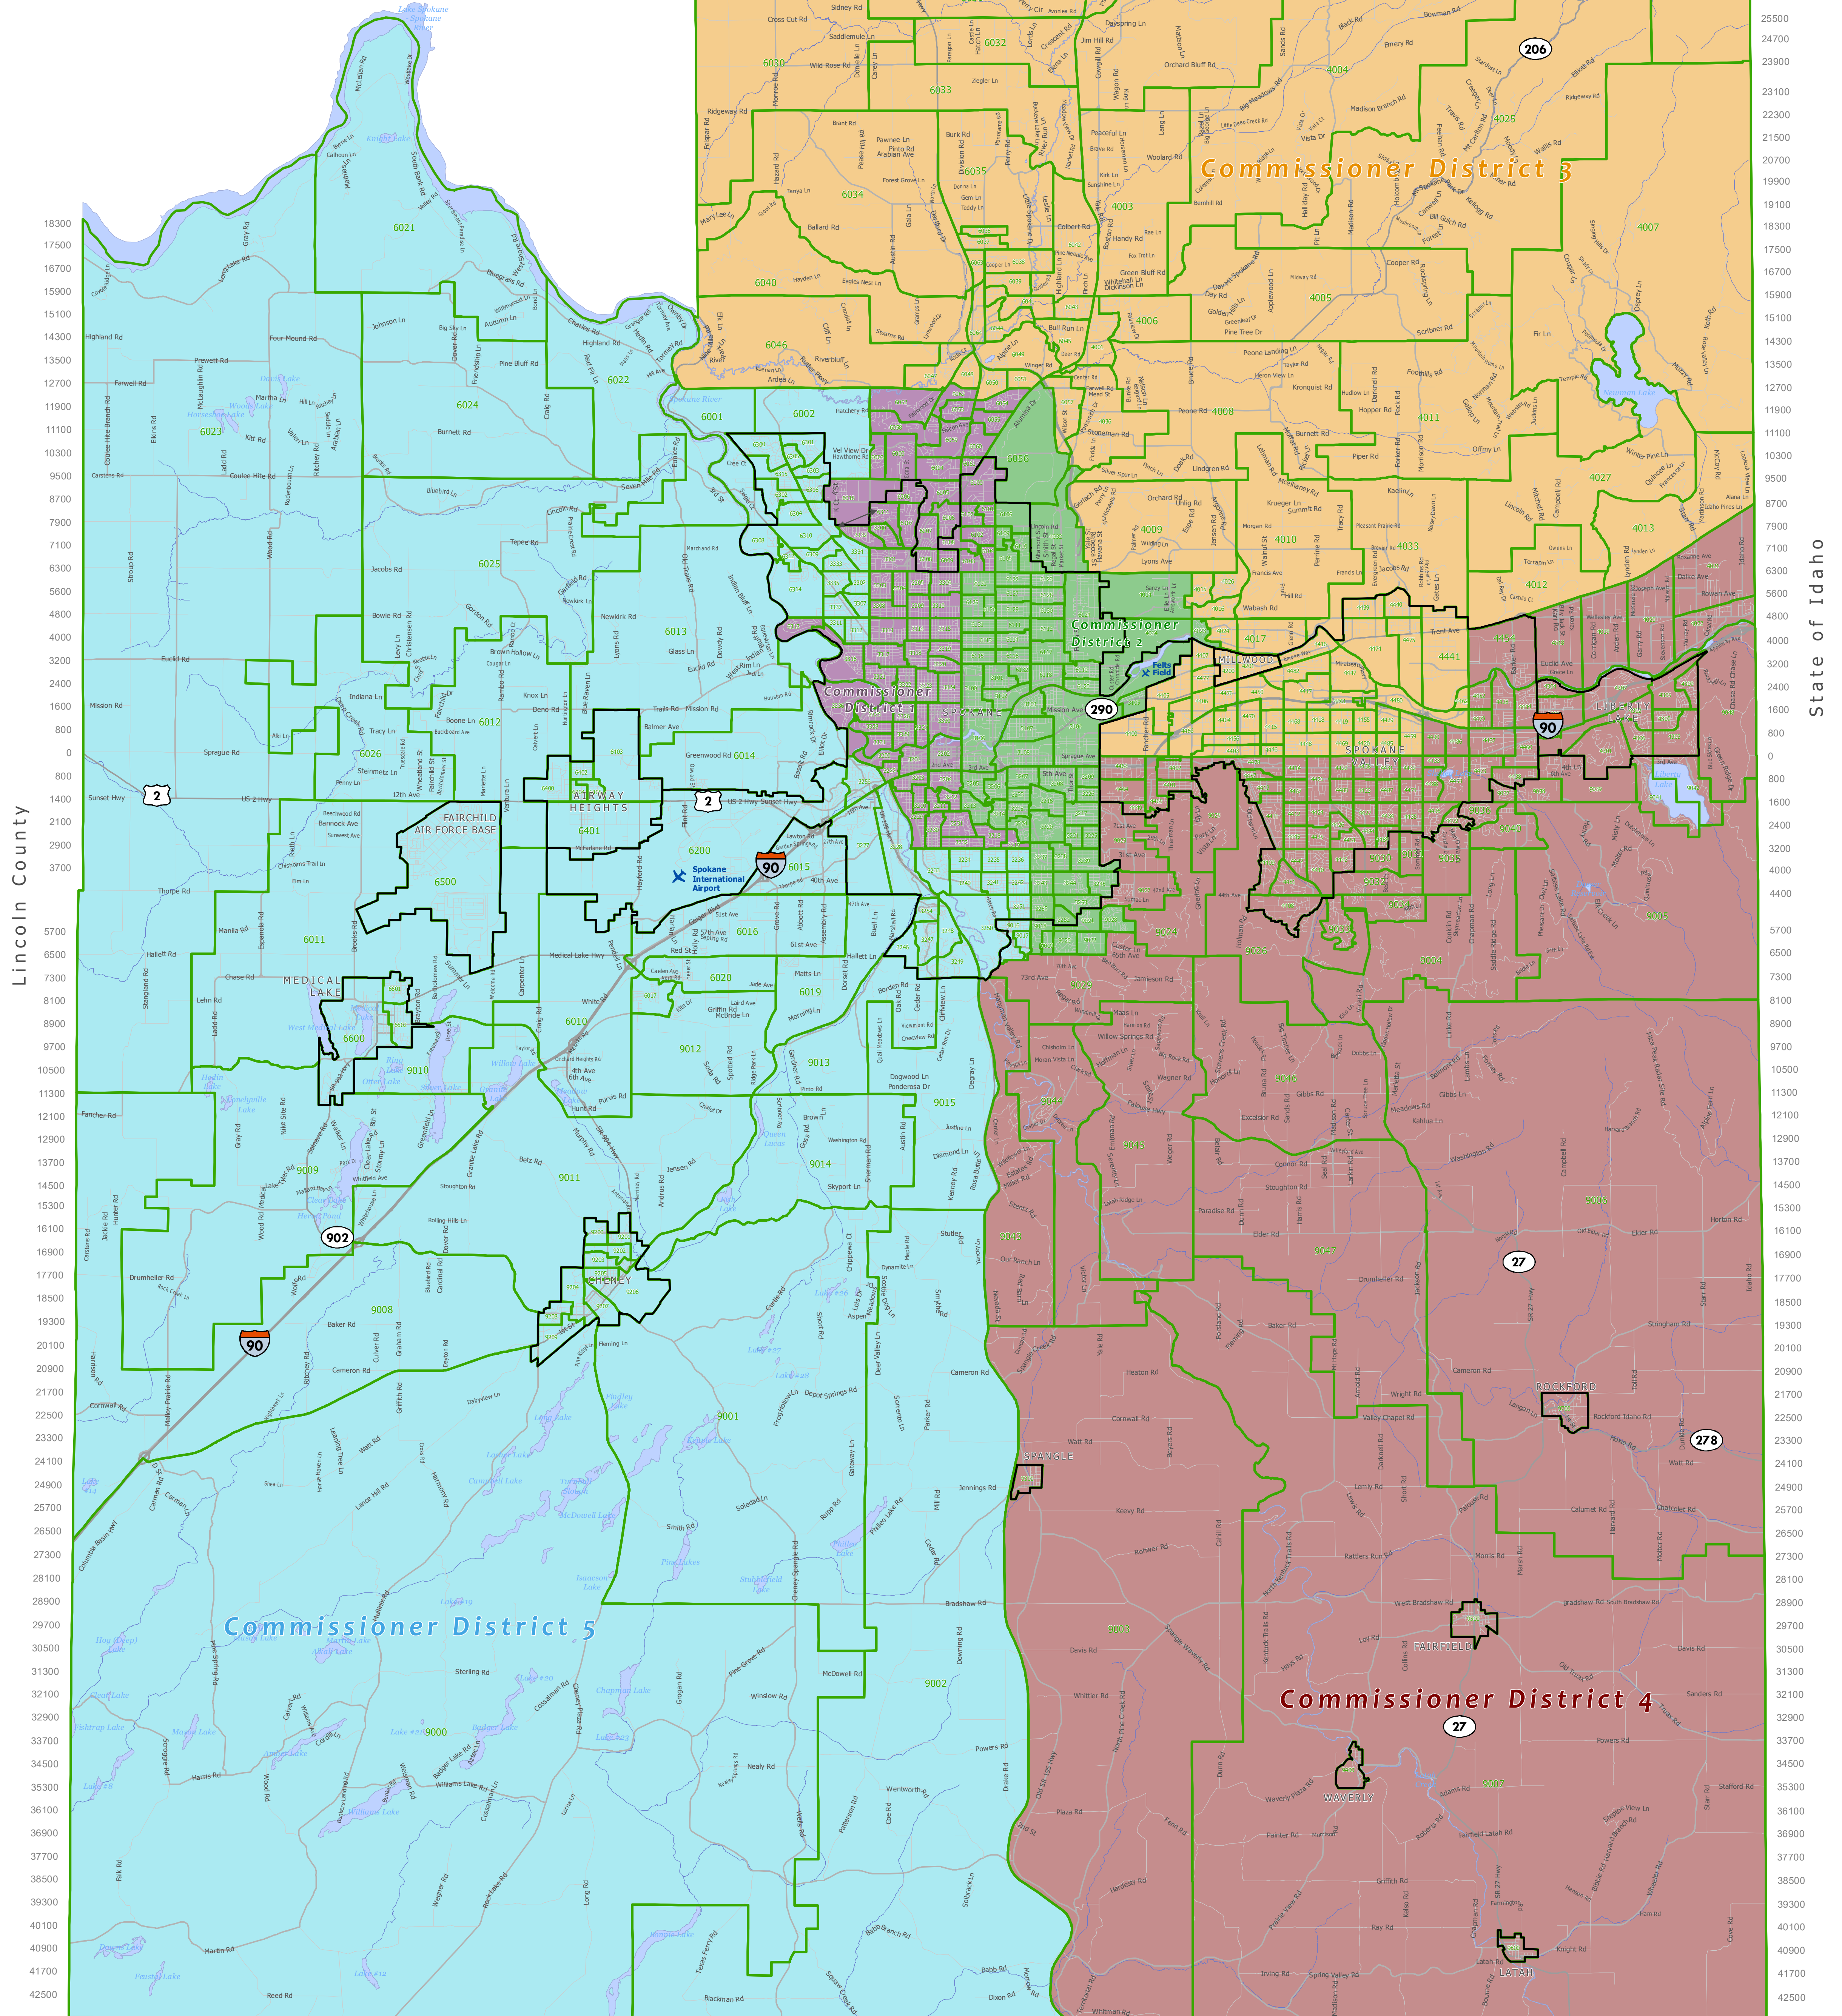

SPOKANE COUNTY 2022 Commissioner District Boundaries

- Municipal Boundaries
- Precinct Boundaries
- **County Commissioner District Number**
- District 1
- District 2
- District 3
- District 4
- District 5

Lincoln County

State of Idaho

Whitman County