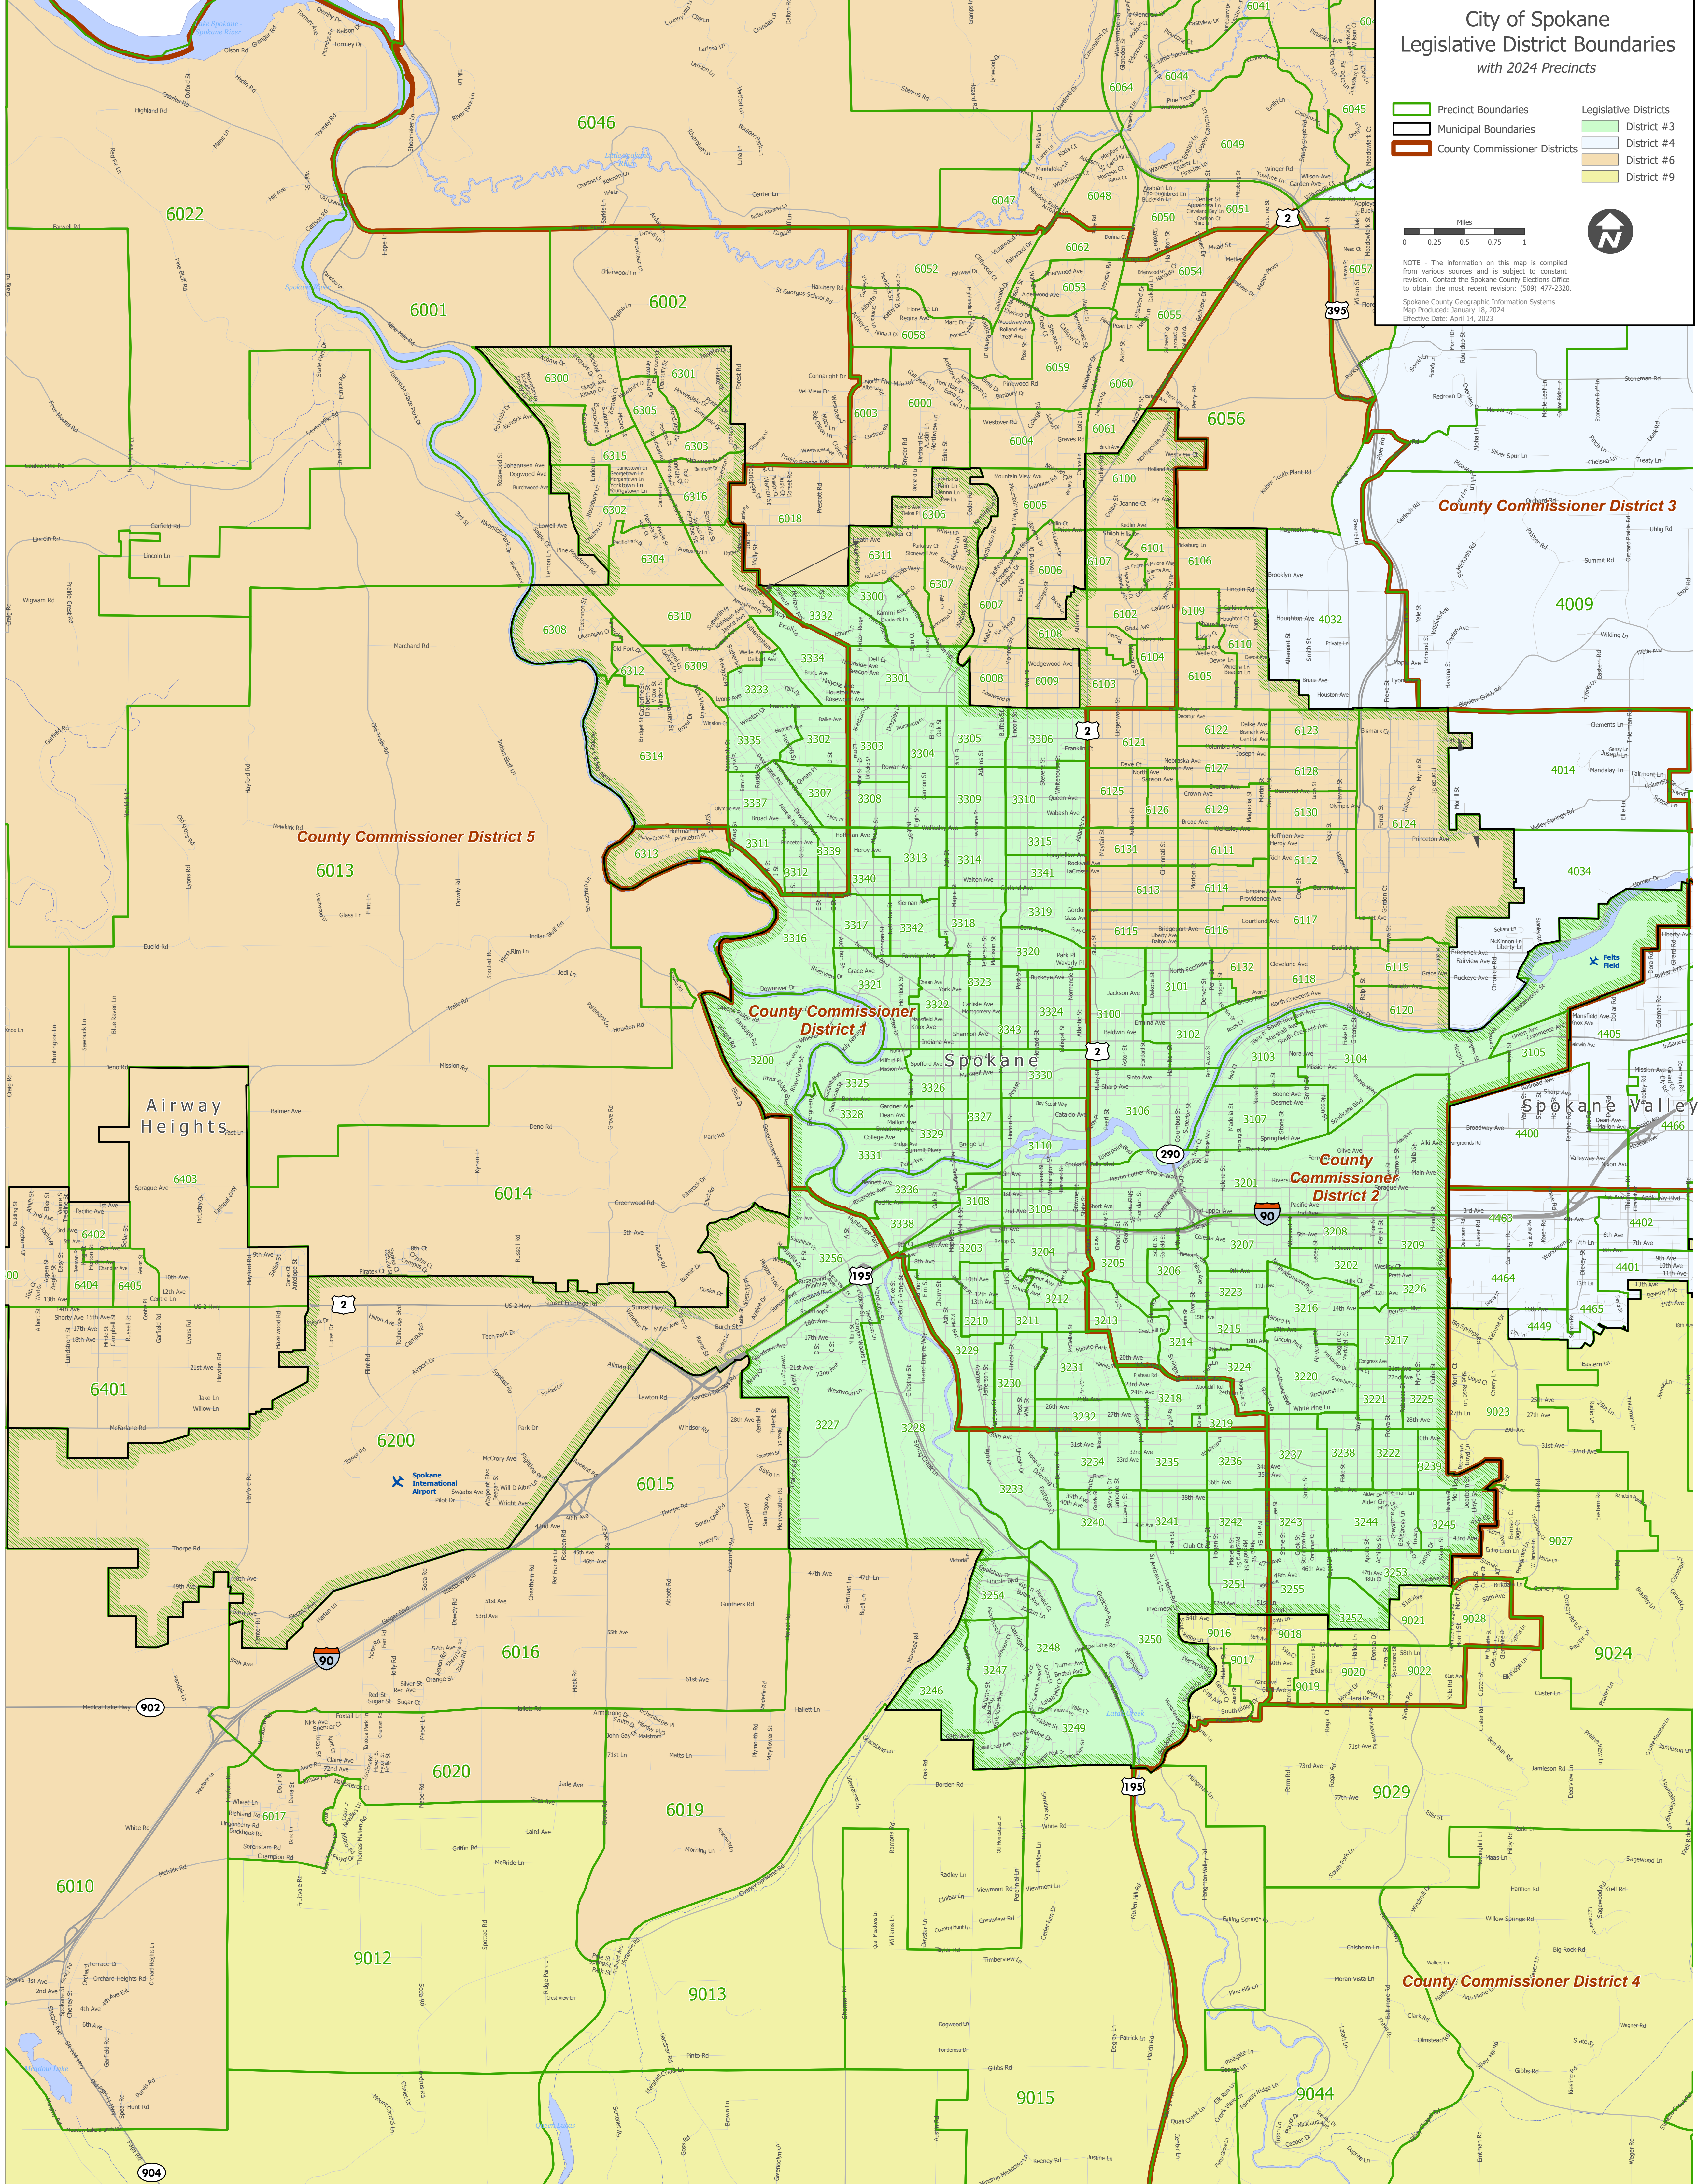

City of Spokane Legislative District Boundaries with 2024 Precincts

- Precinct Boundaries
- Municipal Boundaries
- County Commissioner Districts
- Legislative Districts
 - District #3
 - District #4
 - District #6
 - District #9

NOTE - The information on this map is compiled from various sources and is subject to constant revision. Contact the Spokane County Elections Office to obtain the most recent revision: (509) 477-2326.
Spokane County Geographic Information Systems
Map Produced: January 18, 2024
Effective Date: April 14, 2023

County Commissioner District 5

County Commissioner District 1

County Commissioner District 2

County Commissioner District 3

County Commissioner District 4

Airway Heights

Spokane Valley

Spokane

Spokane Valley