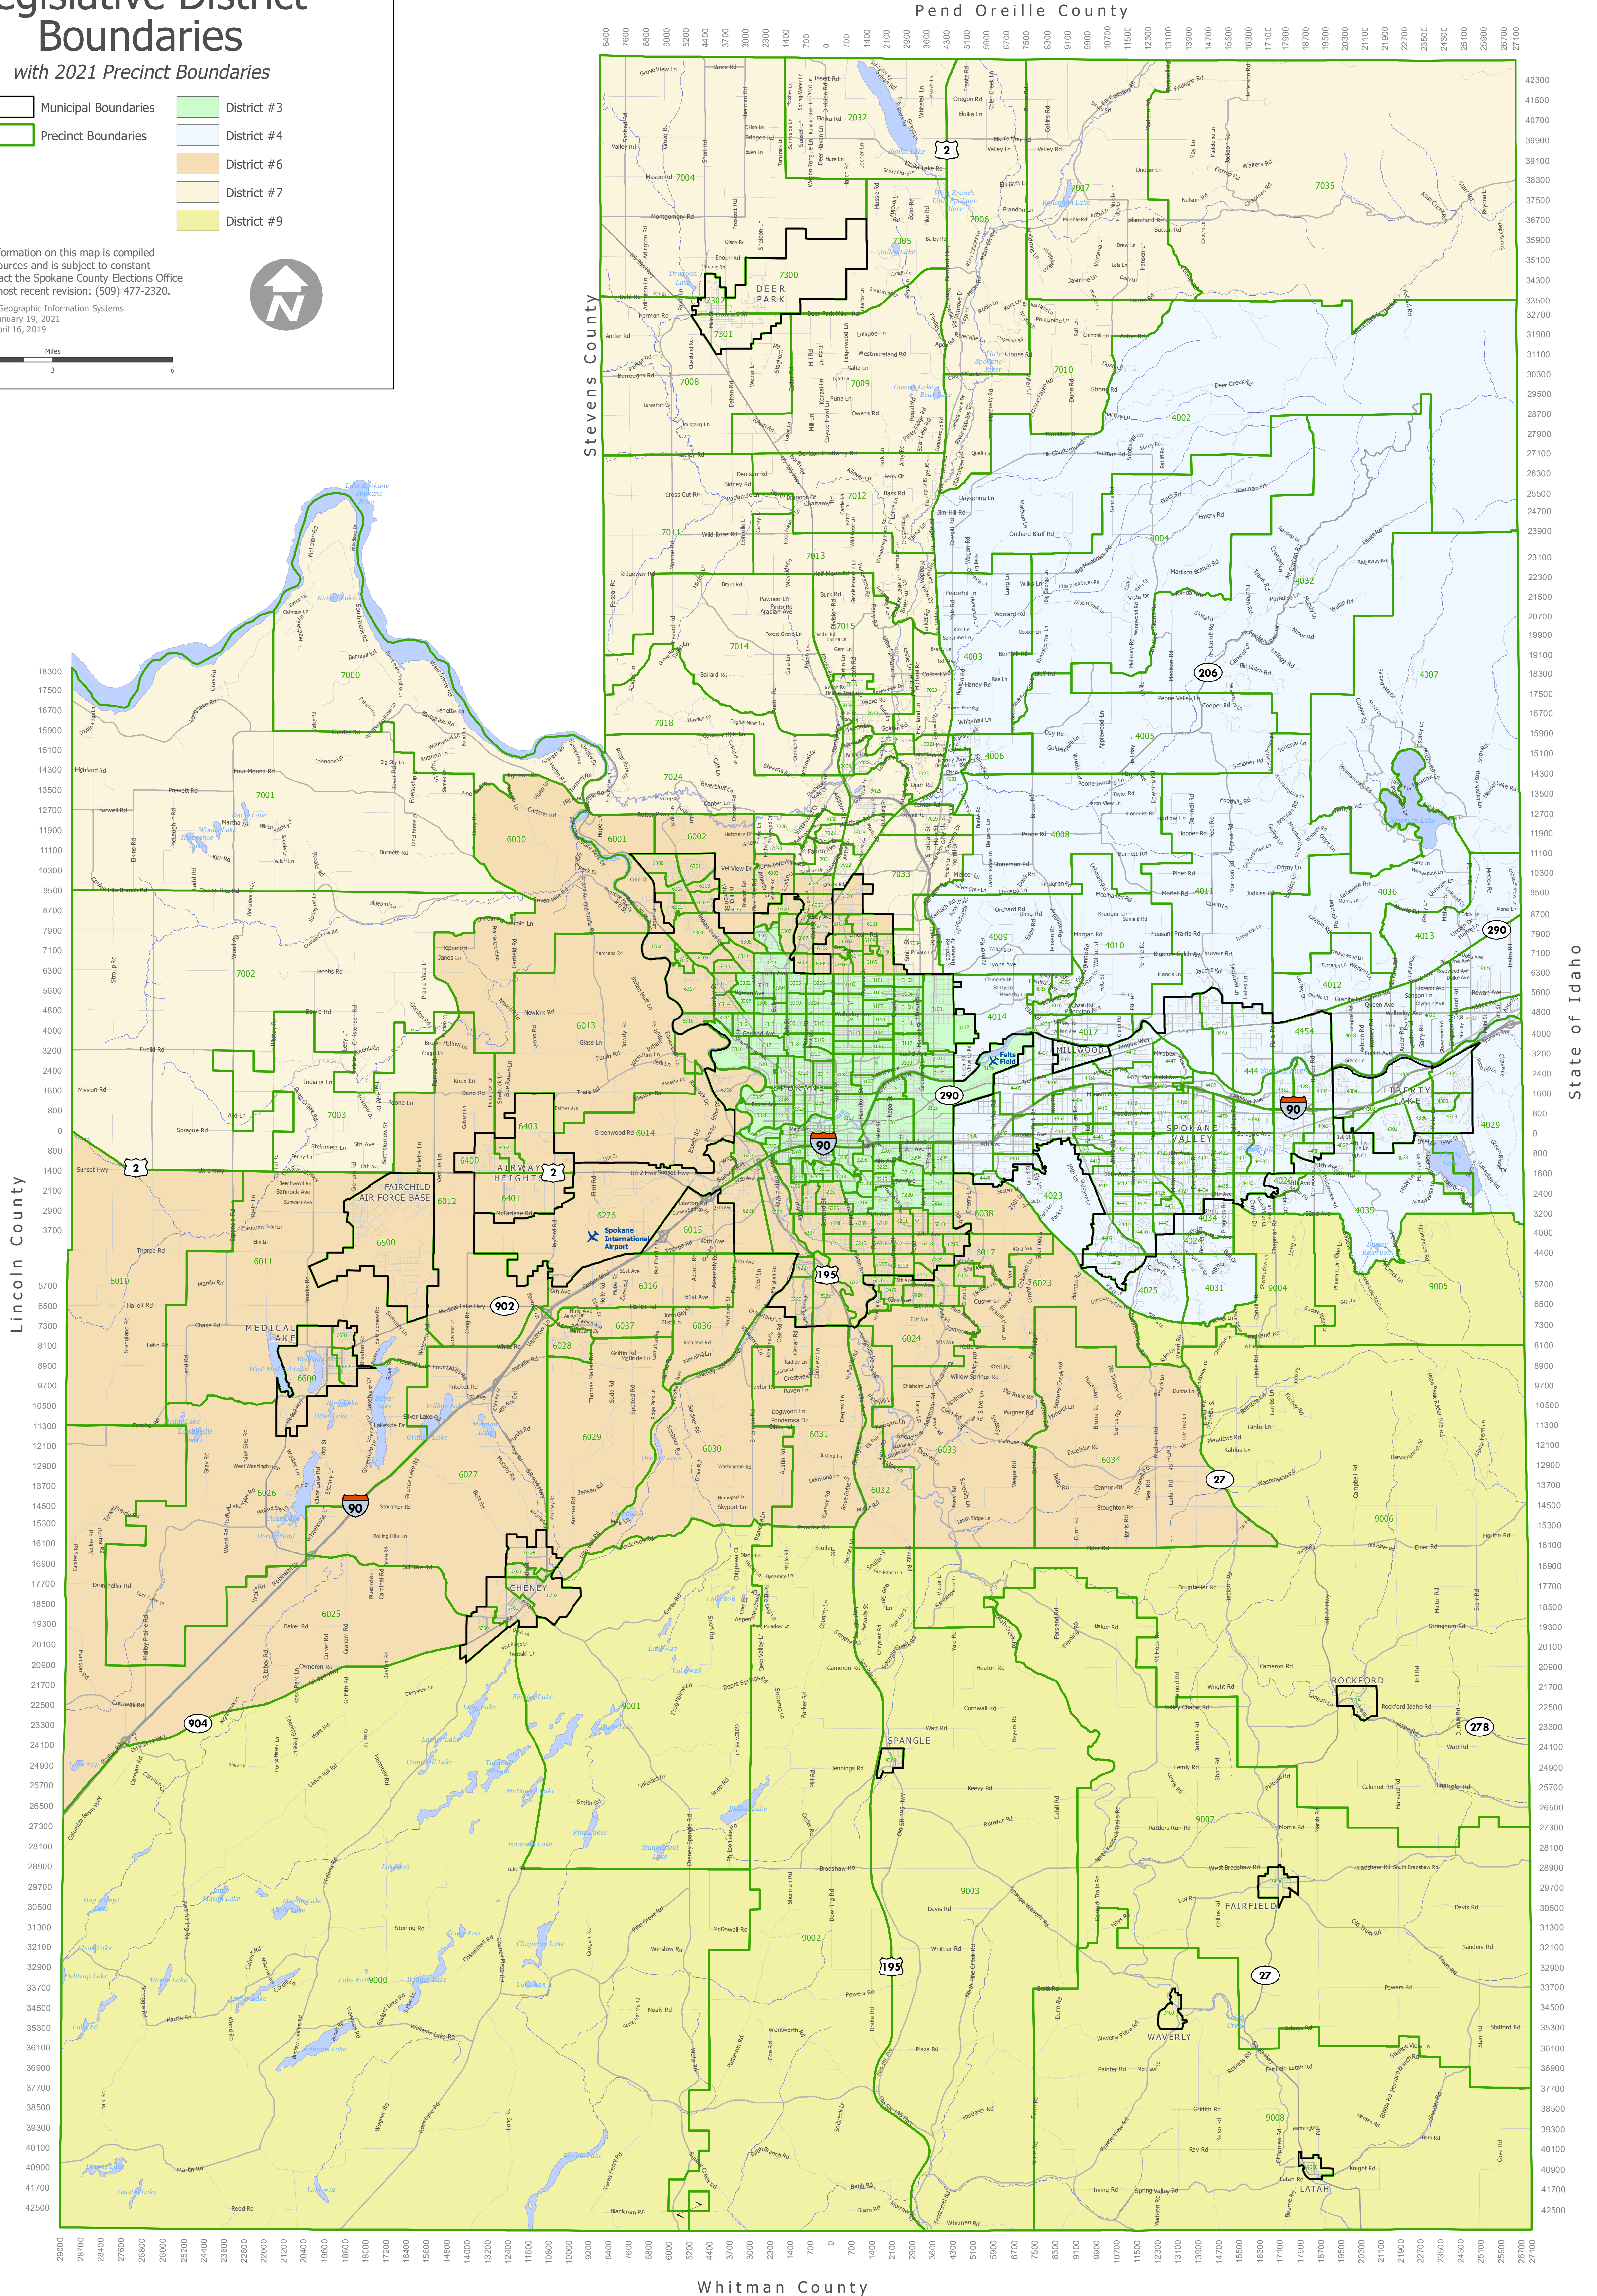

SPOKANE COUNTY Legislative District Boundaries

with 2021 Precinct Boundaries

- Municipal Boundaries
- Precinct Boundaries
- District #3
- District #4
- District #6
- District #7
- District #9

Whitman County