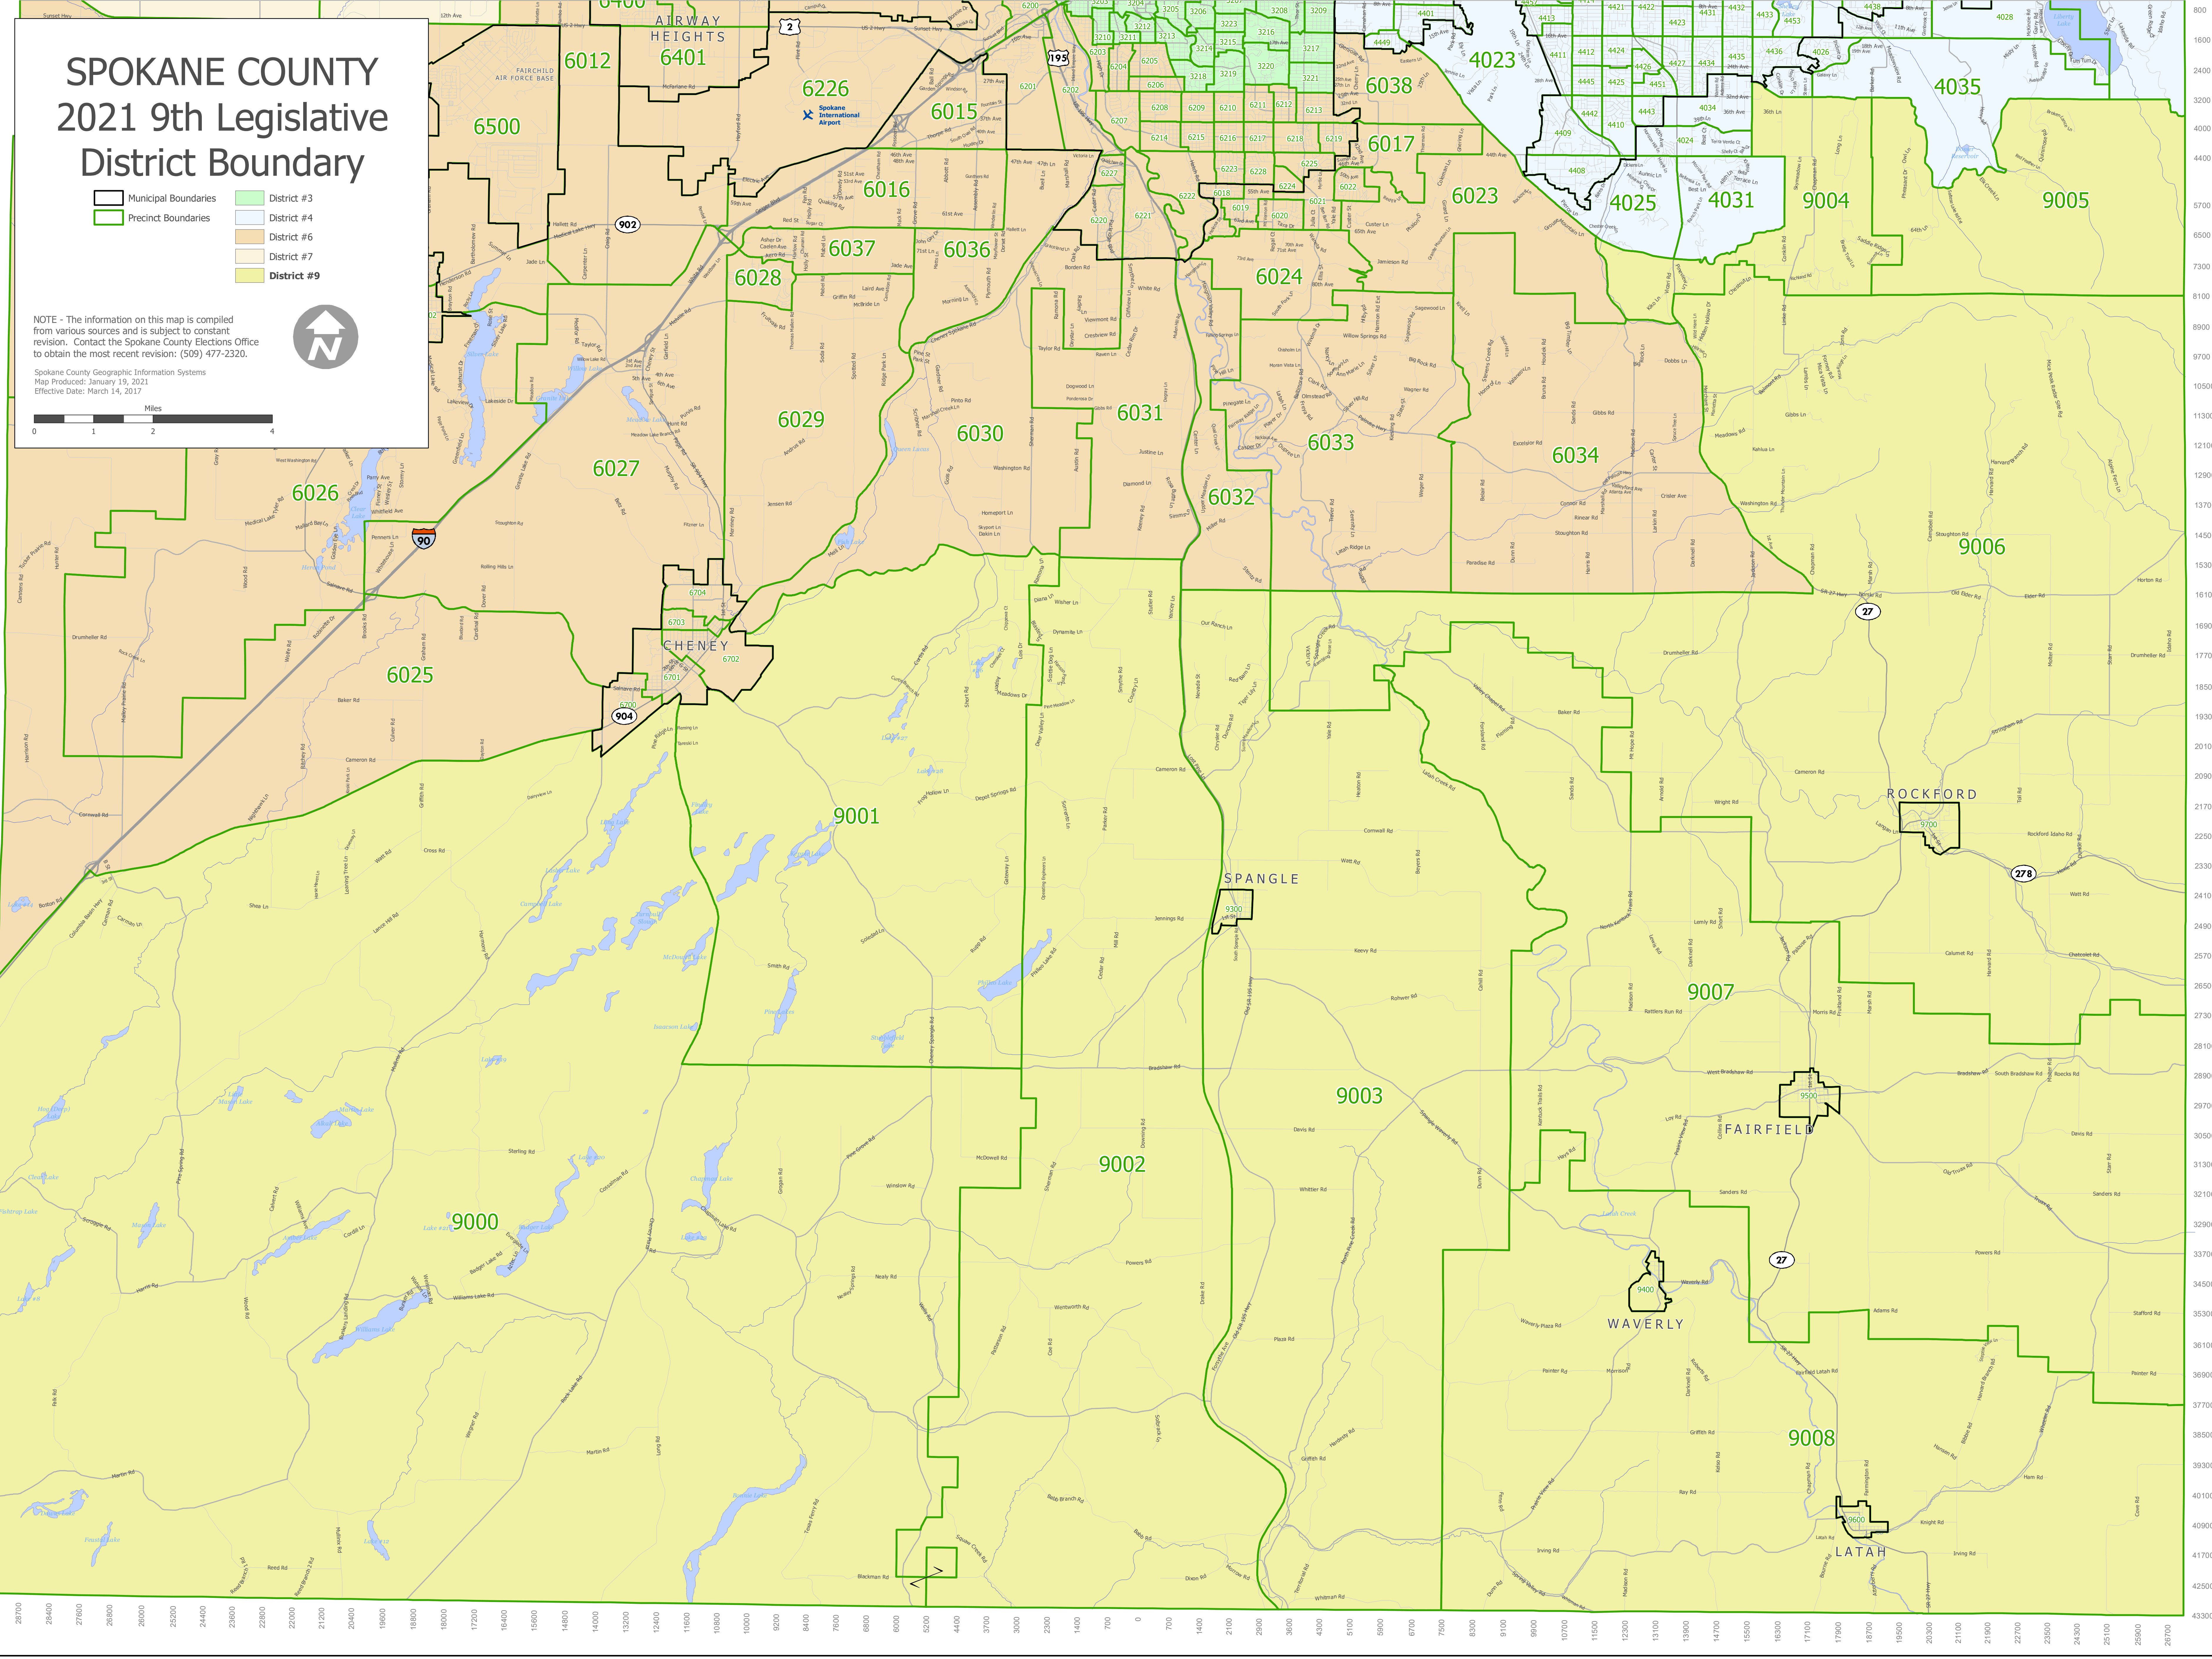

SPOKANE COUNTY 2021 9th Legislative District Boundary

- Municipal Boundaries
- Precinct Boundaries
- District #3
- District #4
- District #6
- District #7
- District #9

28700
28400
28100
27800
27500
27200
26900
26600
26300
26000
25700
25400
25100
24800
24500
24200
23900
23600
23300
23000
22700
22400
22100
21800
21500
21200
20900
20600
20300
20000
19700
19400
19100
18800
18500
18200
17900
17600
17300
17000
16700
16400
16100
15800
15500
15200
14900
14600
14300
14000
13700
13400
13100
12800
12500
12200
11900
11600
11300
11000
10700
10400
10100
9800
9500
9200
8900
8600
8300
8000
7700
7400
7100
6800
6500
6200
5900
5600
5300
5000
4700
4400
4100
3800
3500
3200
2900
2600
2300
2000
1700
1400
1100
800
500
200
0
700
1400
2100
2800
3500
4200
4900
5600
6300
7000
7700
8400
9100
9800
10500
11200
11900
12600
13300
14000
14700
15400
16100
16800
17500
18200
18900
19600
20300
21000
21700
22400
23100
23800
24500
25200
25900
26700