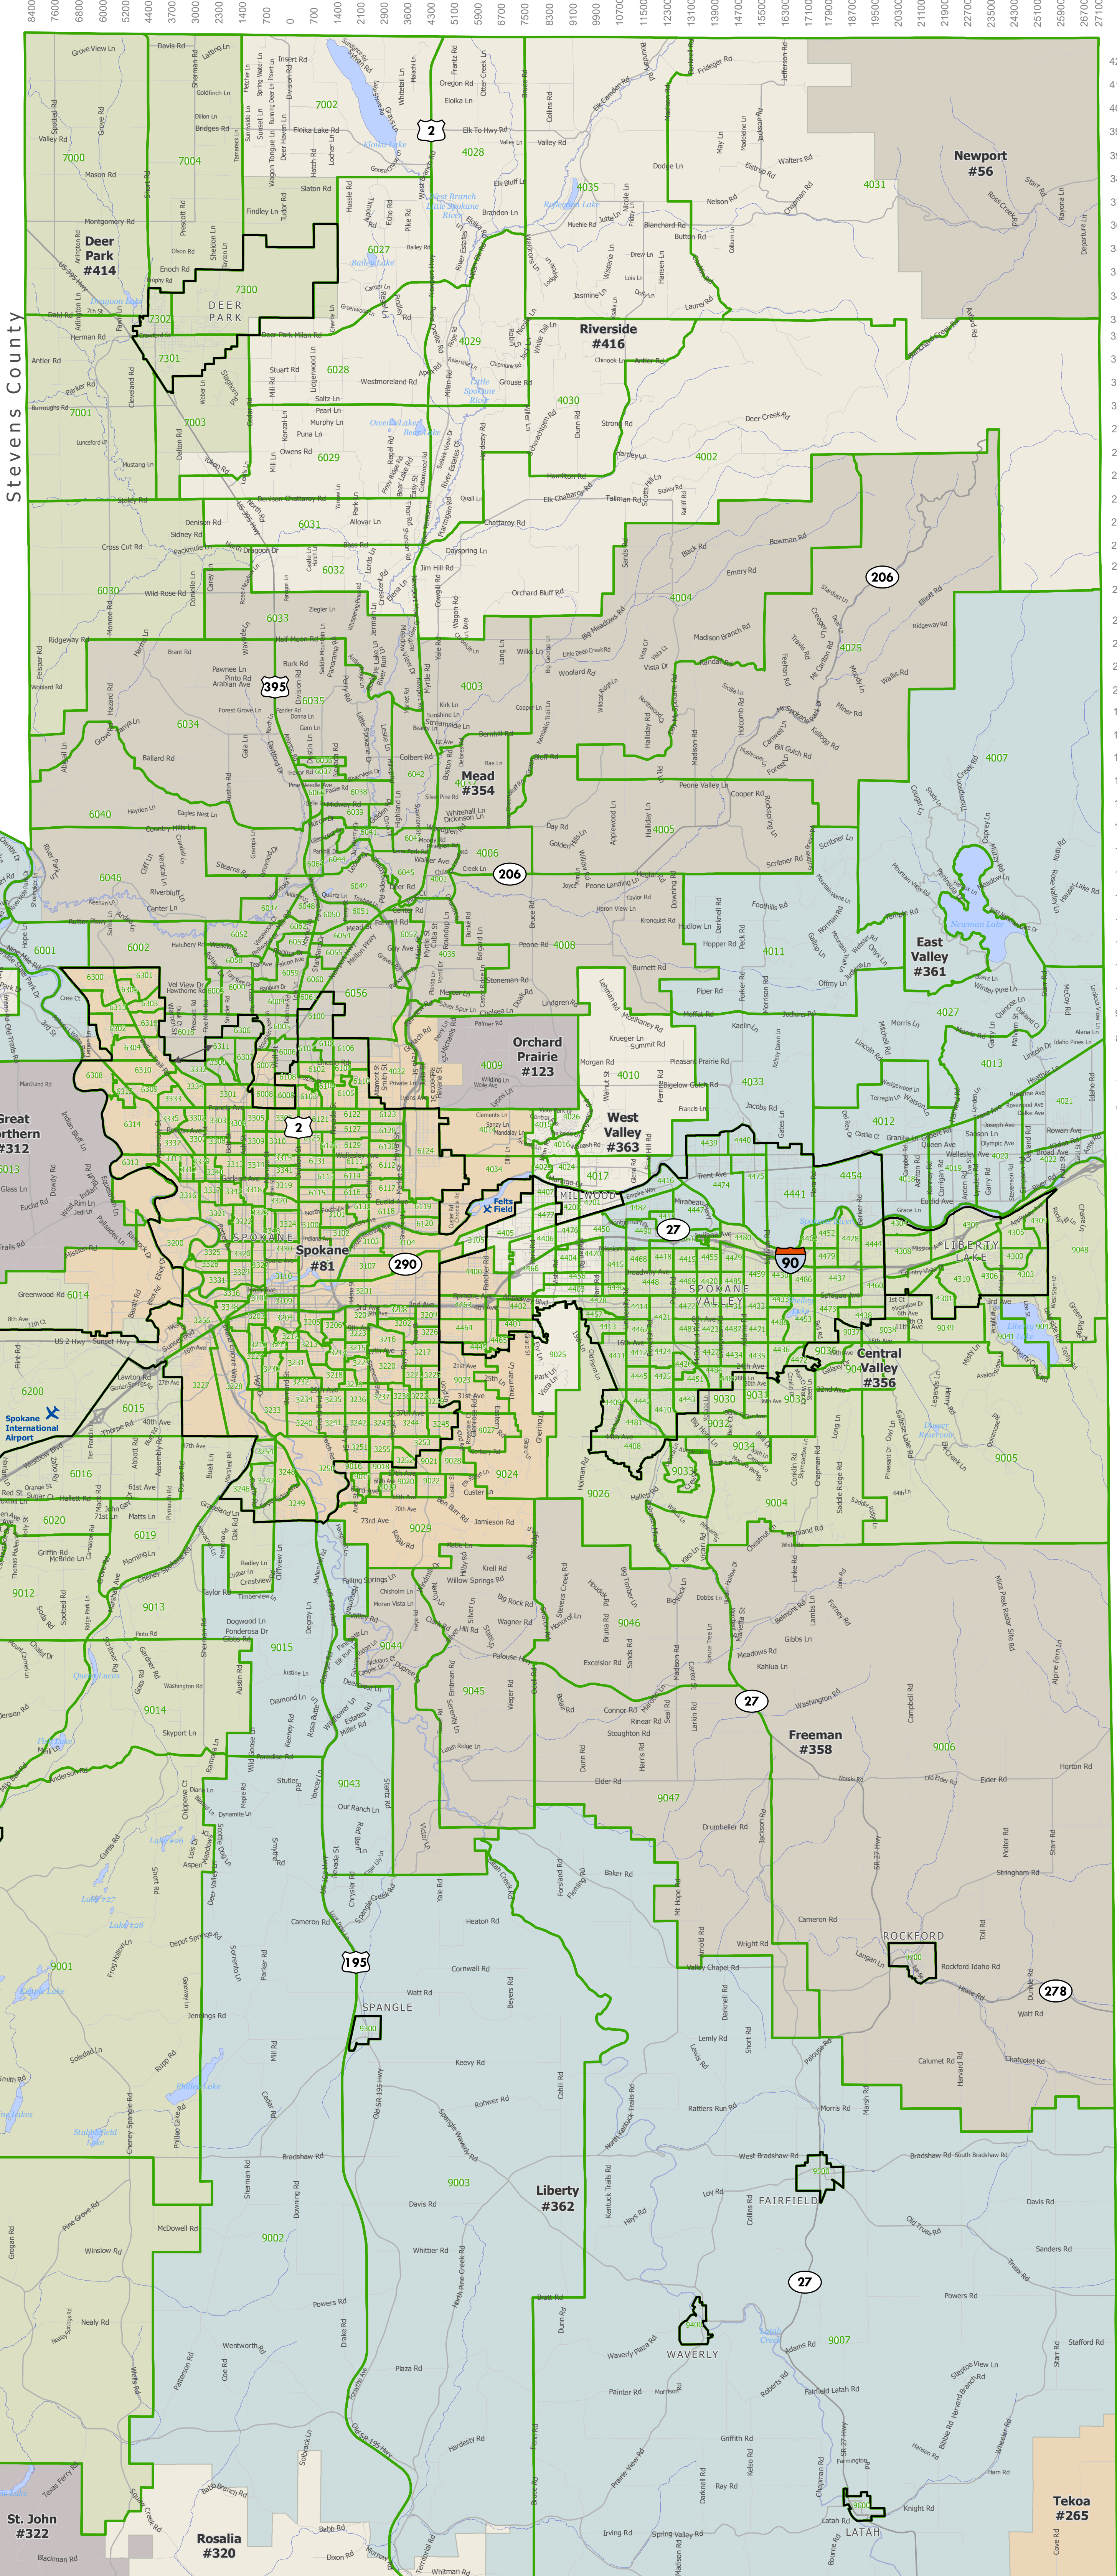

SPOKANE COUNTY School Districts with 2024 Precincts

- Municipal Boundaries
- Precinct Boundaries
- Central Valley, Cheney & Deer Park
- East Valley, Liberty, Medical Lake & Nine Mile Falls
- Freeman, Mead & Newport
- Great Northern, Orchard Prairie & St. John
- Reardan/Edwall, Riverside, Rosalia & West Valley
- Spokane & Tekoa

Pend Oreille County

Lincoln County

State of Idaho

Whitman County